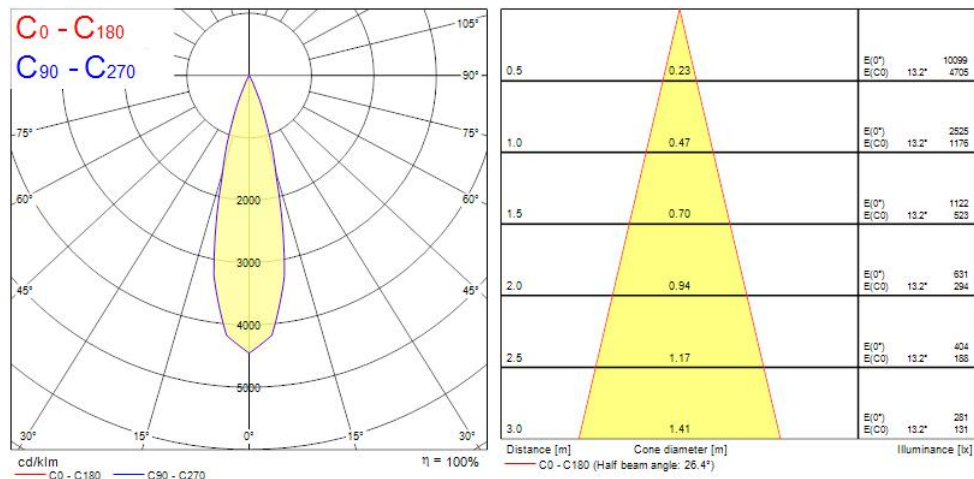

Concord

MYRIAD ADJ ROUND BLACK 2700K DALI WHITE BZ 2058034

Warranty

5 years

Photometry