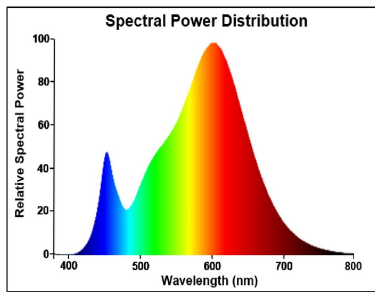

ToLEDo Superia T8 CCG and AC

ToLEDo SUPERIA T8 CCG L 1200 2760LM 830 75K PET SL
0030245

Safety data

Optimal operating condition (°C)	-20-55
Breakage cleaning instructions	Not applicable
Special purpose lamp	No
Suitable for household illumination	Yes
Safety message	Suitable for totally enclosed fixture

PHOTOMETRY

TECHNICAL DRAWINGS