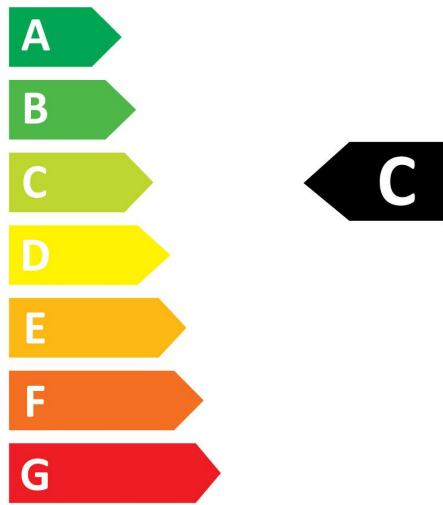

ToLEDo Superia T8 CCG and AC

ToLEDo SUPERIA T8 CCG L 1200 2760LM 830 75K PET SL
0030245

SYLVANIA

0030245

17
kWh/1000h

2019/2015