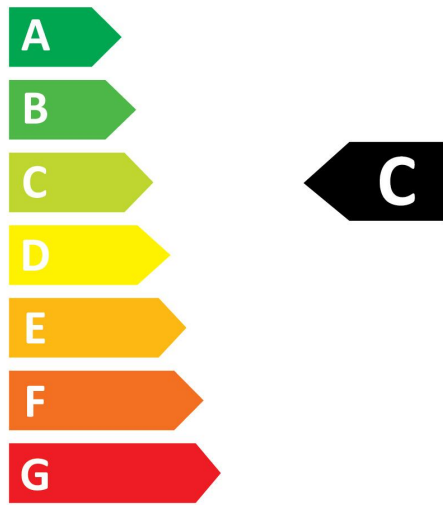

17
kWh/1000h

2019/2015