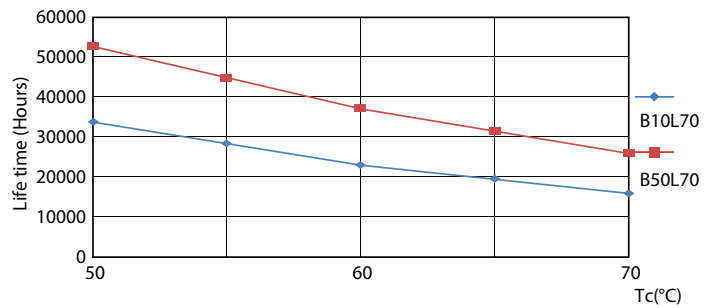

Light Distribution Diagram - CorePro LEDtube 600mm HO 8W 865 T8

Spectral Power Distribution Colour - CorePro LEDtube 600mm HO 8W 865 T8

CorePro LED-buis EM/Mains T8

Levensduur

Life Expectancy Diagram

Lumen Maintenance Diagram - CorePro LEDtube 600mm HO 8W 865 T8