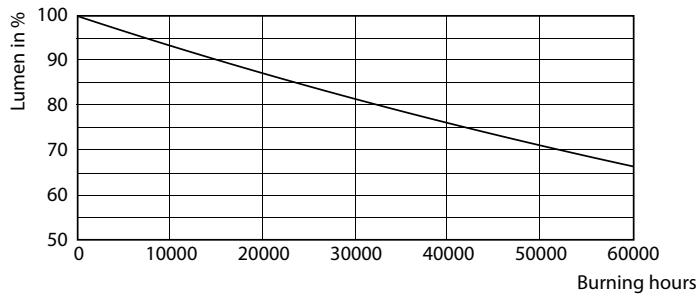

CorePro LED-buis EM/Mains T8

Levensduur

FailureRate

Lumen Maintenance Diagram - CorePro LEDtube 600mm HO 8W 865 T8