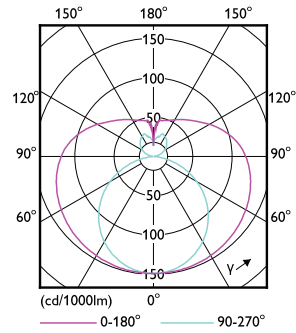

Light Distribution Diagram - CorePro LEDtube 600mm HO 8W 865 T8