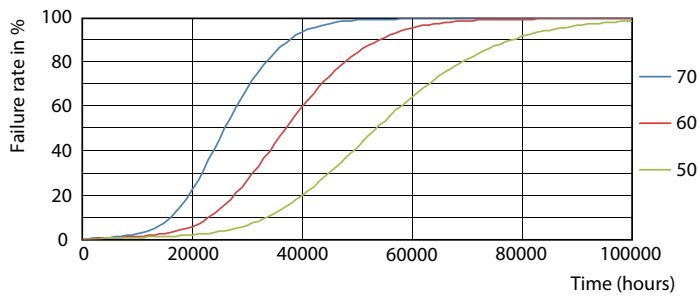

Light Distribution Diagram - CorePro LEDtube 600mm HO 8W 865 T8

Spectral Power Distribution Colour - CorePro LEDtube 600mm HO 8W 865 T8

CorePro LED-buis EM/Mains T8

Levensduur

Life Expectancy Diagram

Lumen Maintenance Diagram - CorePro LEDtube 600mm HO 8W 865 T8