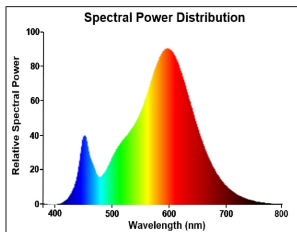

ToLEDo Striplight

ToLEDo Striplight V3 300MM 450LM S14s
0028105

Watt (Rated) (W)	5
Type	LED exchangeable
Cap/Base	S14s
Fixture rating	Open
General application	Hospitality, Residential & Consumer
ETIM Class	EC001959
E-number FI	4741150
Warranty	3 years
Luminous flux (lm)	450
Colour temperature (K)	2700
Light colour	Homelight
CRI (Ra)	80
Colour Variation Initial (SDCM)	SDCM6
Photobiological Risk Group	RG0
Wattage (W)	5
Dimmable	No
Average life (Nominal) (h)	15000
Product EAN number	5410288281056

PHOTOMETRY

TECHNICAL DRAWINGS