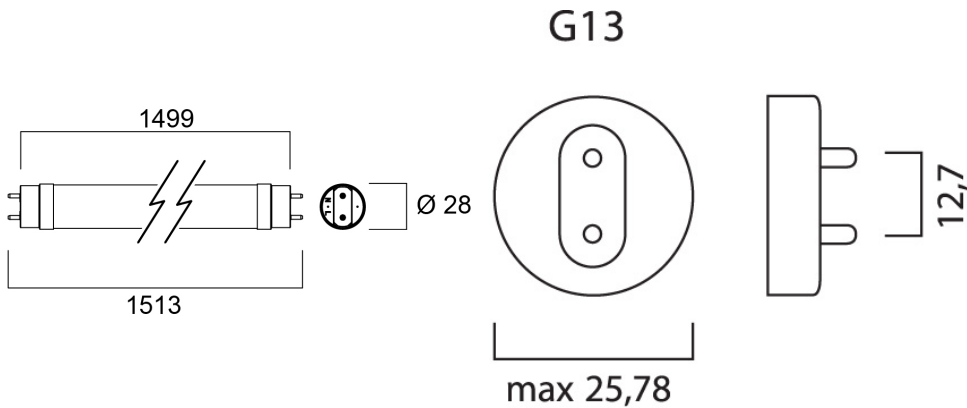

Technical drawings

Data table

GENERAL DATA

Product name	ToLEDo AVANT T8 CCG L1500 2700LM 865 50K RL
Technology	LED
Cap/Base	G13
Operating temperature range (°C)	-20°C...+55°C
E-number FI	4941349
Warranty	5 years

OPTICAL DATA

Colour temperature (K)	6500
CRI (Ra)	80
Colour Variation Initial (SDCM)	6
Photobiological Risk Group	RG0

ELECTRICAL DATA