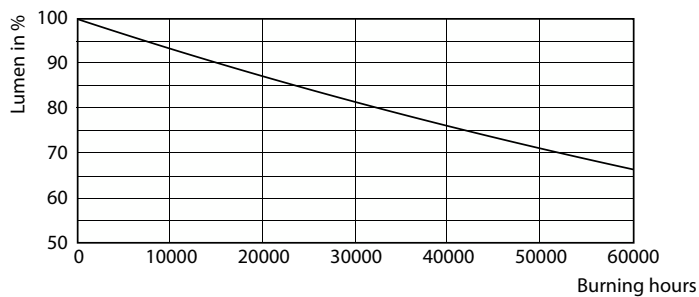

FailureRate

Lumen Maintenance Diagram - CorePro LEDtube 1200mm 15.5W 840 T8