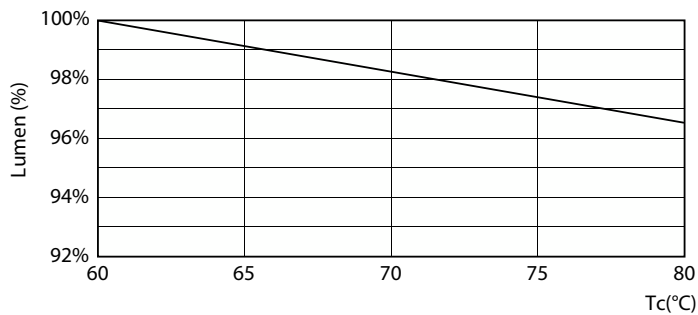

Levensduur

Lumen Maintenance Diagram - CorePro LEDtube 1200mm 15.5W 865 T8