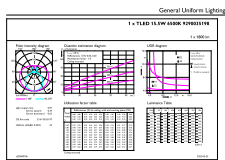

## Fotometrische gegevens

Light Distribution Diagram - CorePro LEDtube 1200mm 15.5W 865 T8

Spectral Power Distribution Colour - CorePro LEDtube 1200mm 15.5W 865 T8

© Philips Lighting B.V. 2015

General uniform lighting - CorePro LEDtube 1200mm 15.5W 865 T8