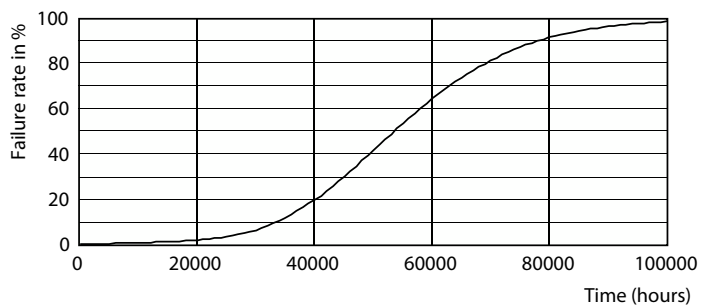

Life Expectancy Diagram