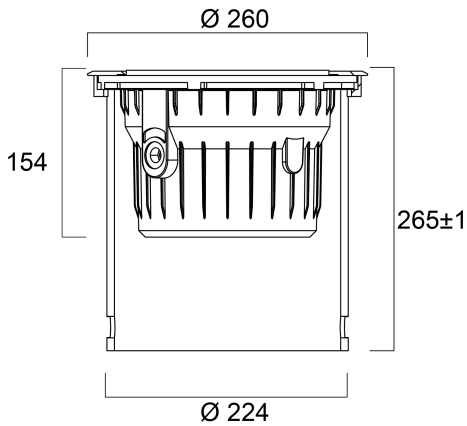

Technical drawings