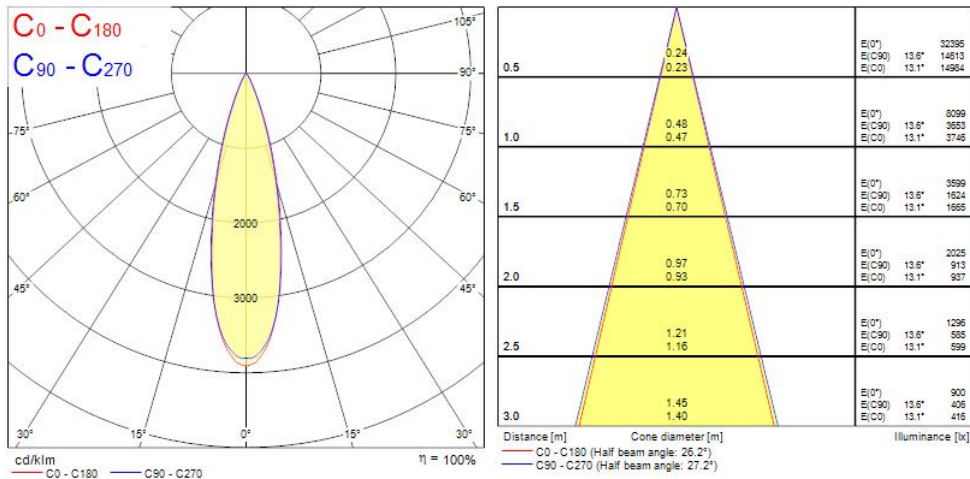

INTERRATA ADJUSTABLE L IP67 CLEAR 2000LM 840 MB 0049045

Warranty

5 years

Colour Code

840

Photometry