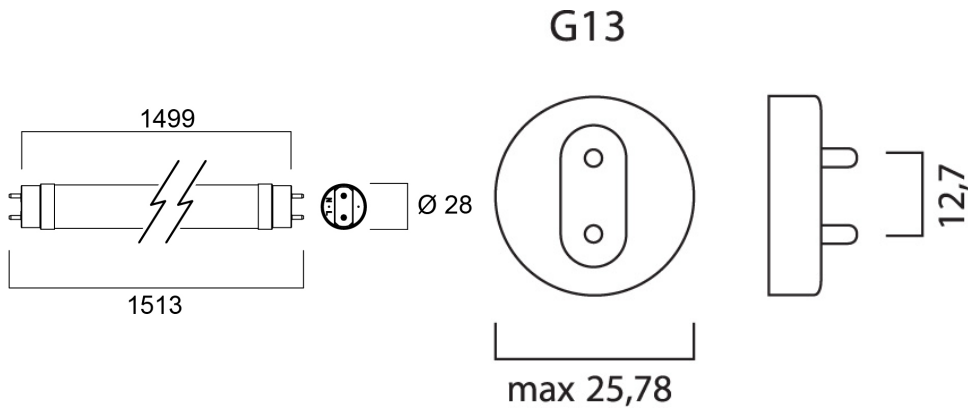

Technical drawings

Data table

GENERAL DATA

Product name	ToLEDo AVANT T8 CCG L1500 2700LM 840 50K RL
Technology	LED
Cap/Base	G13
Operating temperature range (°C)	-20°C...+55°C
E-number FI	4941348
Warranty	5 years

OPTICAL DATA

Colour temperature (K)	4000
CRI (Ra)	80
Colour Variation Initial (SDCM)	6
Photobiological Risk Group	RG0

ELECTRICAL DATA