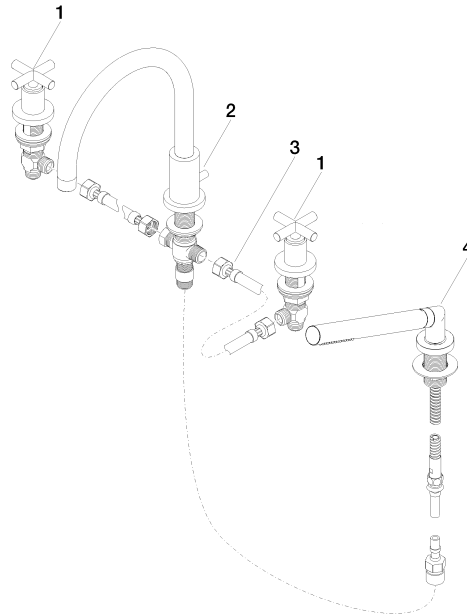

# TARA Bath shower set for bath rim or tile edge installation - Brushed Durabrass (23kt Gold)

TARA

27 512 892 Product version from 4/1/2024

- spout: circular, air-enriched flow
- max. flow 23.5 l/min at 3 bar flow pressure
- Hand shower: COMPACT RAIN, max. flow rate 6.8 l/min (at 3 bar)
- complete hand shower set with anti-scale system
- 220mm projection
- automatic bath/shower diverter
- height of mixer 290 mm
- height up to aerator 135 mm
- hole diameter spout 32 mm
- hole diameter valve 32 mm
- hole diameter for complete hand shower set 32 mm
- rosette for spout Ø 55mm
- rosette for complete hand shower set Ø 50mm
- rosette for deck valve Ø 55mm
- metal shower hose 2250mm with integrated anti-twist protection

## Recommended miscellaneous

**Decorative caps for Perfecto - Brushed Durabrass (23kt Gold)** 12 801 970-28  
• 1 pair

TARA Bath shower set for bath rim or tile edge installation - Brushed Durabross  
(23kt Gold)

Belgaqua\_25-341-2

27 512 892 Product version from 4/1/2024

**Spare parts list**

No.	Item Number	Name	Quantity used	Delivery time
2	13 512 892-28	spout	1.00	-
Spare part can no longer be ordered, please order the replacement item				
4	27 702 979-28	Hand shower set for bath rim or tile edge installation - Brushed Durabronz (23kt Gold)	1.00	40
3	12 502 970 90	High pressure hose 1/2" x 1/2" x 400 mm -	1.00	14
1	20 000 892-28	TARA Deck valve clockwise closing cold or hot - Brushed Durabronz (23kt Gold)	2.00	40