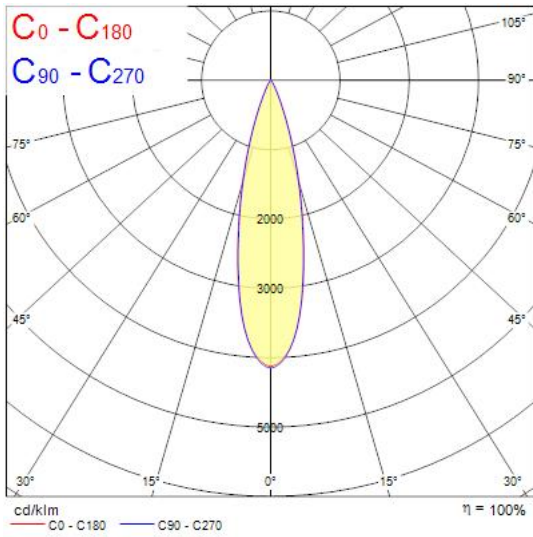

INTERRATA ADJUSTABLE L IP67 CLEAR 2000LM 830 MB 0049044

Features

- Round shaped in-ground luminaire with +/-30° adjustable light module, drive-over for pressure loads to 2000kg (20kN), comes with 2m 3x1mm² flying lead and recessing tube, aluminium housing with Stainless steel (SS316) decorative ring and clear glass diffuser, IP67, IK10, Class I, non-dimmable, 2000lm, 29W, 69lm/W, CRI80, 25° beam angle, 50000 hrs L70 B50 lumen maintenance, 260mm diameter, 265mm recessing tube height, 3.5kg weight.

INTERRATA ADJUSTABLE L IP67 CLEAR 2000LM 830 MB 0049044

Warranty

5 years

Colour Code

830

Photometry

Technical drawings