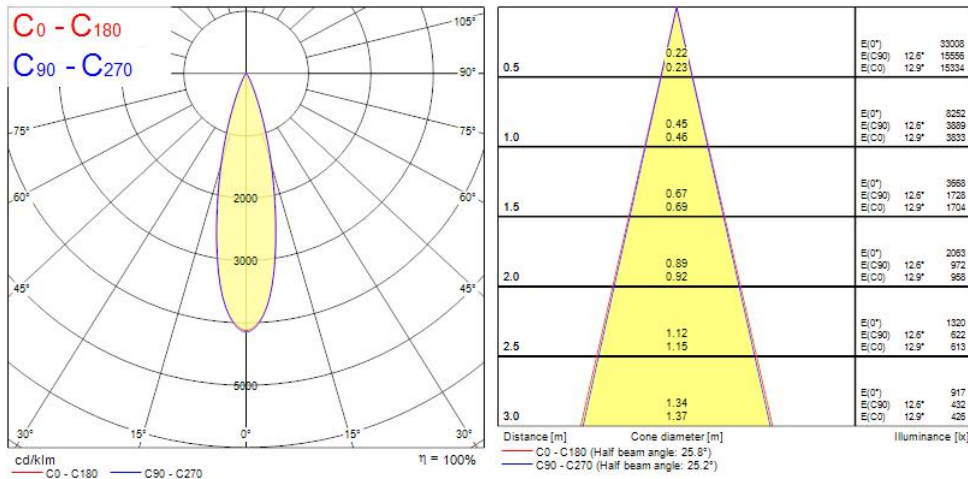

INTERRATA ADJUSTABLE L IP67 CLEAR 2000LM 830 MB 0049044

Warranty

5 years

Colour Code

830

Photometry

Technical drawings

Data table

OPTICAL DATA

Fixture luminous flux (lm)	2000
Luminaire efficacy (lm/W)	69
Colour temperature (K)	3000
Colour Code	830
Light colour	Warm White
CRI (Ra)	80
Colour Variation Initial (SDCM)	5
Photobiological Risk Group	RG1