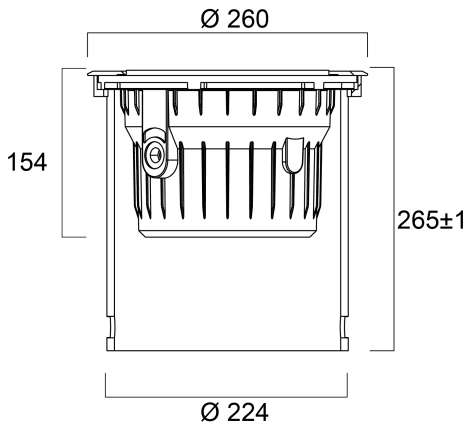

Technical drawings