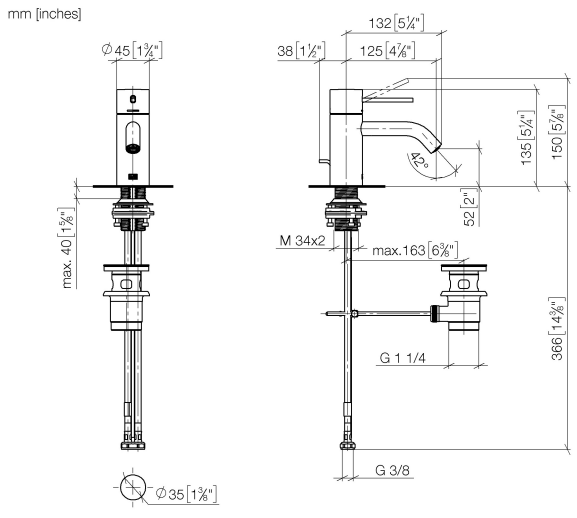

33 501 662 Product version up to 1/23/2020

- 125mm projection
- fixed spout
- circular, air-enriched flow
- height of mixer 134 mm
- height up to aerator 52 mm
- hole diameter 35 mm
- 2x screw-in M 8 x 1 pressure hose, leak-tested
- max. flow 5.7 l/min
- lead-free
- This product can help a building meet the requirements of Green Building Rating Systems, e.g. LEED®, BREEAM®, DGNB
- WRAS

33 501 662 Product version up to 1/23/2020

Flow rate chart

Codes & Standards

DIN 4109

ISO 3822

Scottish Water
Byelaws

UK Water Supply
Regulations

Ü-Zeichen

META META SLIM Single-lever basin mixer with pop-up waste - Platinum

META

33 501 662 Product version up to 1/23/2020

Certificates and sustainability

LGA_29	EPD-DOR-20230287 WRAS_251102 -IBA1-EN Environmental.prod uct-declarat
--------	--

33 501 662 Product version up to 1/23/2020

Parts for other finishes can be found here: [Chrome](#)

Spare parts list

No.	Item Number	Name	Quantity used	Delivery time
2	90 24 04 536 00 90	Union piece Ø 58 x 23 mm -	1.00	-
	Spare part can no longer be ordered, please order the replacement item			
	9024045570090	Fastening nut incl. filter -		
4	09 31 09 110-08	Pull rod for pop-up waste Ø 4 x 384 mm - Platinum	1.00	54
7	04 30 04 100 00 90	High pressure hose M8x1 x 3/8" x 420 mm -	2.00	14
8	90 11 01 001 00-08	Basin Waste - Platinum	1.00	54
3	90 15 05 044 00 90	Cartridge Ø 25 x 51 mm -	1.00	14
1	90 20 66 020 00-08	Handle for washstand deck mounting Kinematics Lever Ø 45 x 33 x 115 mm - Platinum	1.00	54
5	90 11 06 206 00-08	Spout 90 x 145 x 35 mm - Platinum	1.00	54
6	04 23 10 044 07 90	Attachment set with seals M34 x 1 -	1.00	14