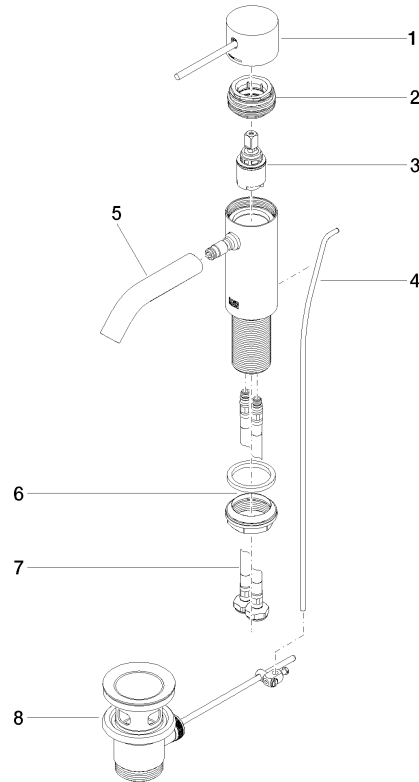

33 501 662 Product version up to 1/23/2020

- 125mm projection
- fixed spout
- circular, air-enriched flow
- height of mixer 134 mm
- height up to aerator 52 mm
- hole diameter 35 mm
- 2x screw-in M 8 x 1 pressure hose, leak-tested
- max. flow 5.7 l/min
- lead-free
- This product can help a building meet the requirements of Green Building Rating Systems, e.g. LEED®, BREEAM®, DGNB
- WRAS

33 501 662 Product version up to 1/23/2020

Flow rate chart

Codes & Standards

DIN 4109

ISO 3822

Scottish Water
Byelaws

UK Water Supply
Regulations

Ü-Zeichen

META META SLIM Single-lever basin mixer with pop-up waste - Platinum

META

33 501 662 Product version up to 1/23/2020

Certificates and sustainability

LGA_29	EPD-DOR-20230287 WRAS_251102 -IBA1-EN Environmental.prod uct-declarat
--------	--

33 501 662 Product version up to 1/23/2020

Parts for other finishes can be found here: [Chrome](#)

Spare parts list

No.	Item Number	Name	Quantity used	Delivery time
2	90 24 04 536 00 90	Union piece Ø 58 x 23 mm -	1.00	-
	Spare part can no longer be ordered, please order the replacement item			
	9024045570090	Fastening nut incl. filter -		
4	09 31 09 110-08	Pull rod for pop-up waste Ø 4 x 384 mm - Platinum	1.00	54
7	04 30 04 100 00 90	High pressure hose M8x1 x 3/8" x 420 mm -	2.00	14
8	90 11 01 001 00-08	Basin Waste - Platinum	1.00	54
3	90 15 05 044 00 90	Cartridge Ø 25 x 51 mm -	1.00	14
1	90 20 66 020 00-08	Handle for washstand deck mounting Kinematics Lever Ø 45 x 33 x 115 mm - Platinum	1.00	54
5	90 11 06 206 00-08	Spout 90 x 145 x 35 mm - Platinum	1.00	54
6	04 23 10 044 07 90	Attachment set with seals M34 x 1 -	1.00	14