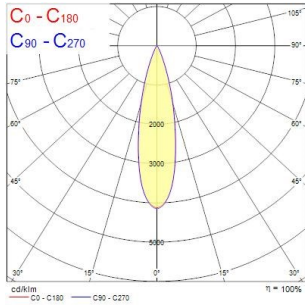

Interrata Adjustable

INTERRATA ADJUSTABLE L IP67 CLEAR 2000LM 830 MB

0049044

PRODUCT OVERVIEW

Product name	INTERRATA ADJUSTABLE L IP67 CLEAR 2000LM 830 MB
Technology	LED
Cap/Base	N/A
Housing	Aluminium
Mount	Ground recessed
E-number FI	4579507
Warranty	5 years
Fixture luminous flux (lm)	2000
Luminaire efficacy (lm/W)	69
Colour temperature (K)	3000
Colour Code	830
Light colour	Warm White
CRI (Ra)	80
Colour Variation Initial (SDCM)	SDCM5
Photobiological Risk Group	RG1
Total power consumption (W)	29
Electrical protection	Class I
LED Flickering Rate	Low (6% - 20%)
Housing colour	Stainless steel
IP rating	IP67
IK rating	IK10
Product EAN number	5410288490441

PHOTOMETRY

Interrata Adjustable

INTERRATA ADJUSTABLE L IP67 CLEAR 2000LM 830 MB
0049044

0.5	0.22	E(0°)	3300
	0.23	E(90°)	1650
1.0	0.45	E(0°)	832
	0.46	E(90°)	368
1.5	0.67	E(0°)	368
	0.69	E(90°)	174
2.0	0.89	E(0°)	268
	0.92	E(90°)	97
2.5	1.12	E(0°)	120
	1.15	E(90°)	42
3.0	1.34	E(0°)	97
	1.37	E(90°)	42

Distance [m] Cone diameter [m] Illuminance [lx]

— C0 - C180 (Half beam angle: 25.9°)
— C90 - C270 (Half beam angle: 25.2°)

TECHNICAL DRAWINGS