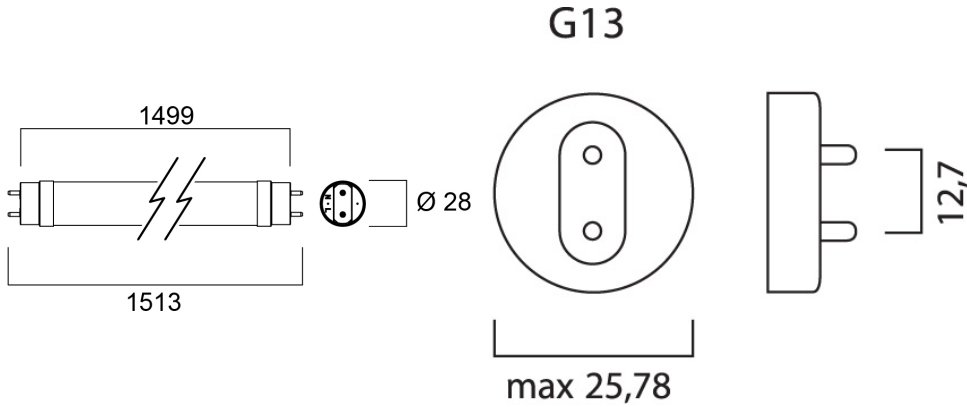

Technical drawings

Data table

GENERAL DATA

Product name	ToLEDo AVANT T8 CCG L1500 2700LM 830 50K RL
Technology	LED
Cap/Base	G13
Operating temperature range (°C)	-20°C...+55°C
E-number FI	4941347
Warranty	5 years

OPTICAL DATA

Colour temperature (K)	3000
CRI (Ra)	80
Colour Variation Initial (SDCM)	6
Photobiological Risk Group	RG0

ELECTRICAL DATA