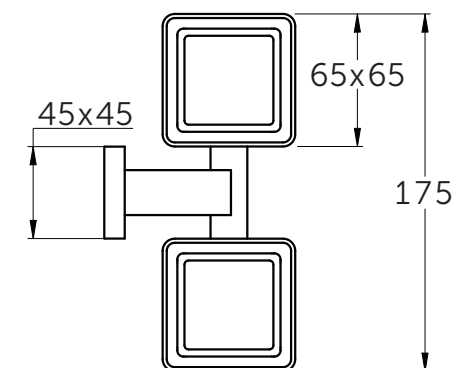

Ideal Standard

IOM SQUARE

E 2205 AA

0311 / MTAc E2205

Position
 1 = EW087NU
 2 = EW079NU
 3 = EW161NU

Ideal Standard International NV
 Corporate Village - Gent Building
 Da Vincilaan 2
 1935 Zaventem
 Belgium