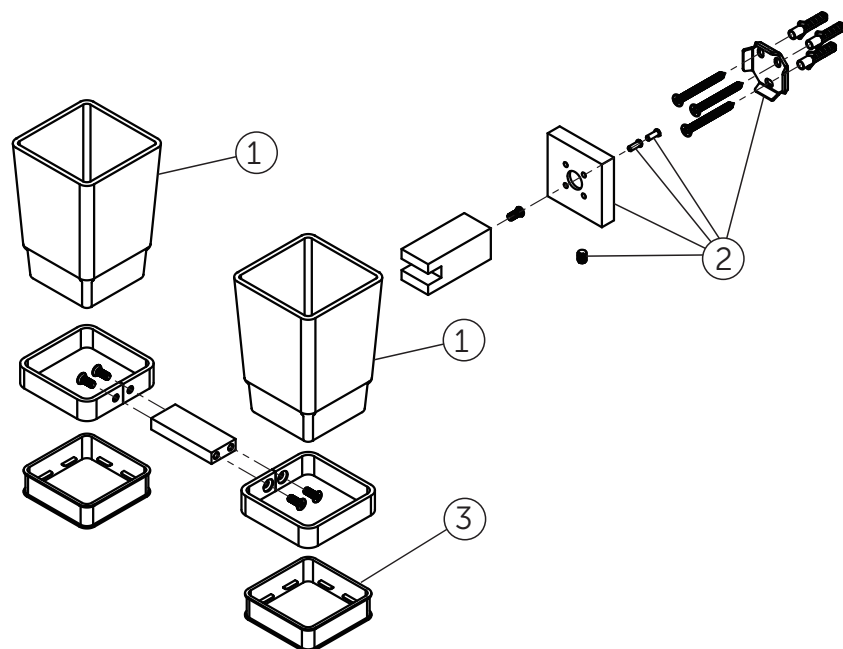

Ideal Standard

IOM SQUARE

E 2205 AA

0311 / MTAc E2205

Position
 1 = EW087NU
 2 = EW079NU
 3 = EW161NU

Ideal Standard International NV
 Corporate Village - Gent Building
 Da Vincilaan 2
 1935 Zaventem
 Belgium