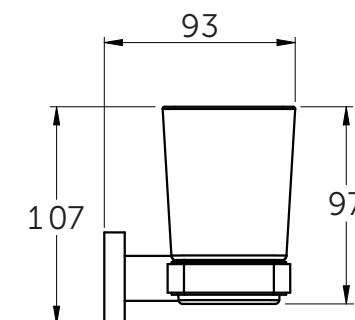

Ideal Standard

IOM SQUARE

E 2205 AA

0311 / MTAc E2205

Position
 1 = EW087NU
 2 = EW079NU
 3 = EW161NU

Ideal Standard International NV
 Corporate Village - Gent Building
 Da Vincilaan 2
 1935 Zaventem
 Belgium