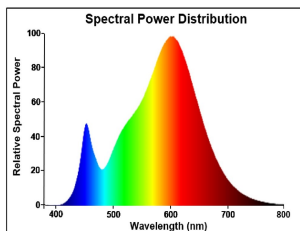

ToLEDo AVANT T8 CCG and AC

ToLEDo AVANT T8 CCG L1500 2700LM 830 50K RL
0030242

TECHNICAL DRAWINGS