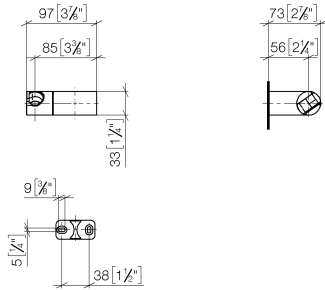

28 060 970 Product version from 10/1/2023

- pivotable 75°

	Chrome	28 060 970-00
	Brushed Platinum	28 060 970-06
	Platinum	28 060 970-08
	Dark Chrome	28 060 970-19
	Light Gold (PVD)	28 060 970-26
	Brushed Light Gold (PVD)	28 060 970-27
	Brushed Durabrass (23kt Gold)	28 060 970-28
	Matte Black	28 060 970-33
	Brushed Gold (PVD)	28 060 970-37
	Brushed Dark Brass (PVD)	28 060 970-39
	Brushed Bronze (PVD)	28 060 970-42
	Brushed Dark Bronze (PVD)	28 060 970-43
	Brushed Champagne (22kt Gold)	28 060 970-46
	Champagne (22kt Gold)	28 060 970-47
	Brushed Chrome	28 060 970-93
	Brushed Dark Platinum	28 060 970-99

28 060 970 Product version from 10/1/2023

mm [inches]

28 060 970 Product version from 10/1/2023

Parts for other finishes can be found here: Brushed Platinum

Spare parts list

No.	Item Number	Name	Quantity used	Delivery time
1	09 12 12 212 90	Receptacle for hand shower 25,08 x 33 x 26,04 mm -	1.00	14
4	08 30 11 563 90	Holder 55 x 27 x 20 mm -	1.00	14
2	09 31 11 009 90	Mounting Threaded pin with hexagon socket with pins M5 x 5 mm -	2.00	14
3	05 30 31 025 00 90	Mounting Bolt Round head 4,5 x 60 mm -	1.00	14