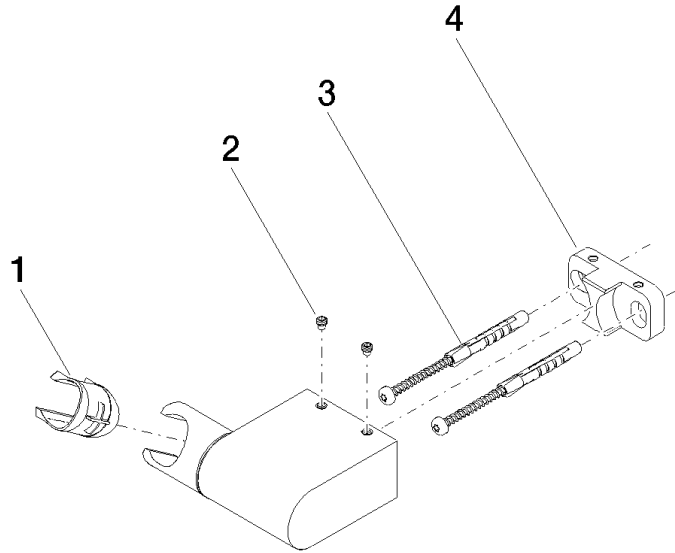

28 060 970 Product version from 10/1/2023

- pivotable 75°

	Chrome	28 060 970-00
	Brushed Platinum	28 060 970-06
	Platinum	28 060 970-08
	Dark Chrome	28 060 970-19
	Light Gold (PVD)	28 060 970-26
	Brushed Light Gold (PVD)	28 060 970-27
	Brushed Durabrass (23kt Gold)	28 060 970-28
	Matte Black	28 060 970-33
	Brushed Gold (PVD)	28 060 970-37
	Brushed Dark Brass (PVD)	28 060 970-39
	Brushed Bronze (PVD)	28 060 970-42
	Brushed Dark Bronze (PVD)	28 060 970-43
	Brushed Champagne (22kt Gold)	28 060 970-46
	Champagne (22kt Gold)	28 060 970-47
	Brushed Chrome	28 060 970-93
	Brushed Dark Platinum	28 060 970-99

28 060 970 Product version from 10/1/2023

mm [inches]

28 060 970 Product version from 10/1/2023

Parts for other finishes can be found here: Brushed Platinum

Spare parts list

No.	Item Number	Name	Quantity used	Delivery time
1	09 12 12 212 90	Receptacle for hand shower 25,08 x 33 x 26,04 mm -	1.00	14
4	08 30 11 563 90	Holder 55 x 27 x 20 mm -	1.00	14
2	09 31 11 009 90	Mounting Threaded pin with hexagon socket with pins M5 x 5 mm -	2.00	14
3	05 30 31 025 00 90	Mounting Bolt Round head 4,5 x 60 mm -	1.00	14