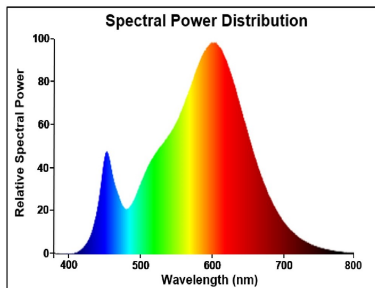

ToLEDo AVANT T8 CCG and AC

ToLEDo AVANT T8 CCG L1500 2700LM 830 50K RL
0030242

Safety data

Optimal operating condition (°C)	-20-55
Breakage cleaning instructions	Not applicable
Special purpose lamp	No
Suitable for household illumination	Yes
Safety message	Suitable for totally enclosed fixture

PHOTOMETRY

TECHNICAL DRAWINGS