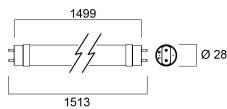

TECHNICAL DRAWINGS