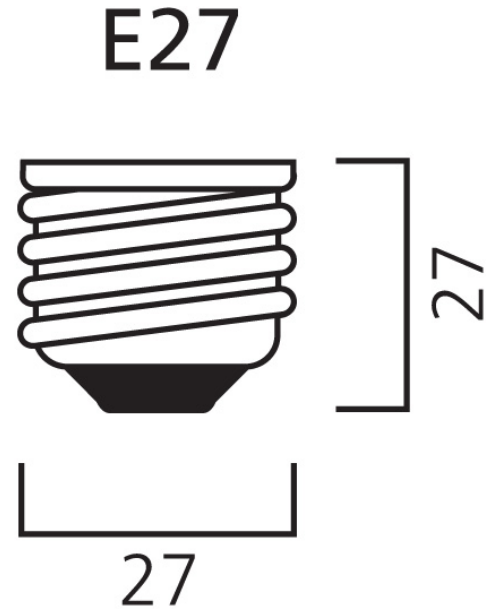

Product Overview

Product name	ToLEDo RT GLS V5 CL DIM 1521LM 827 E27 SL
Technology	LED
Watt (Rated) (W)	11.2
Fixture rating	Open
General application	Hospitality, Residential & Consumer
ETIM Class	EC001959
E-number FI	4740900
Correlated colour temperature (k)	2700
Light colour	Homelight
CRI (Ra)	80
Colour Variation Initial (SDCM)	6
Photobiological Risk Group	RG1
Wattage (W)	11.2
Power consumption (W)	11.2
Dimmable	Yes
Average life (Nominal) (h)	15000
Product EAN number	5410288293158
Warranty	3 years

ToLEDo RT GLS V5 CL DIM 1521LM 827 E27 SL
0029315

Useful luminous flux (#use)

1521

Technical drawings

Data table

GENERAL DATA

Product name	ToLEDo RT GLS V5 CL DIM 1521LM 827 E27 SL
Technology	LED
Watt (Rated) (W)	11.2
Fixture rating	Open
General application	Hospitality, Residential & Consumer
Operating temperature range (°C)	-10°C...+45°C
Performance ambient temperature Tq (°C)	25
ETIM Class	EC001959
E-number FI	4740900
Warranty	3 years

PACKAGING

Product EAN number	5410288293158
Packaging single length / height (cm)	7.5
Packaging single width (cm)	7.5
Packaging single depth (cm)	14.0
DUN14 (inner)	15410288293155
Units per outer package	6
Packaging outer length / height (cm)	23.9
Packaging outer width (cm)	16.1
Packaging outer depth (cm)	15.5