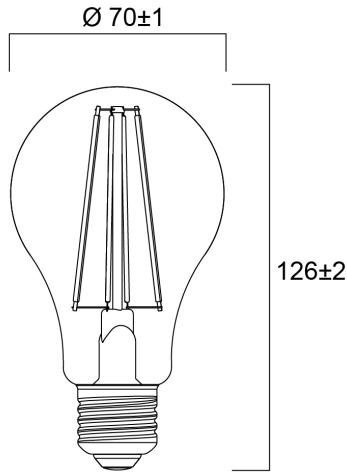

Product Overview

Product name	ToLEDo RT GLS V5 CL DIM 1521LM 827 E27 SL
Technology	LED
Watt (Rated) (W)	11.2
Fixture rating	Open
General application	Hospitality, Residential & Consumer
ETIM Class	EC001959
E-number FI	4740900
Correlated colour temperature (k)	2700
Light colour	Homelight
CRI (Ra)	80
Colour Variation Initial (SDCM)	6
Photobiological Risk Group	RG1
Wattage (W)	11.2
Power consumption (W)	11.2
Dimmable	Yes
Average life (Nominal) (h)	15000
Product EAN number	5410288293158
Warranty	3 years

ToLEDo RT GLS V5 CL DIM 1521LM 827 E27 SL
0029315

Useful luminous flux (#use)

1521

Technical drawings

Data table

GENERAL DATA

Product name	ToLEDo RT GLS V5 CL DIM 1521LM 827 E27 SL
Technology	LED
Watt (Rated) (W)	11.2
Fixture rating	Open
General application	Hospitality, Residential & Consumer
Operating temperature range (°C)	-10°C...+45°C
Performance ambient temperature Tq (°C)	25
ETIM Class	EC001959
E-number FI	4740900
Warranty	3 years

PACKAGING

Product EAN number	5410288293158
Packaging single length / height (cm)	7.5
Packaging single width (cm)	7.5
Packaging single depth (cm)	14.0
DUN14 (inner)	15410288293155
Units per outer package	6
Packaging outer length / height (cm)	23.9
Packaging outer width (cm)	16.1
Packaging outer depth (cm)	15.5