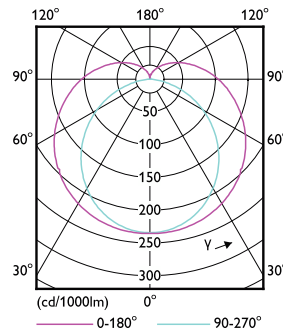

General uniform lighting - MAS LEDtube HF 1500mm UO 24W840 T8

Light Distribution Diagram - MAS LEDtube HF 1500mm UO 24W840 T8