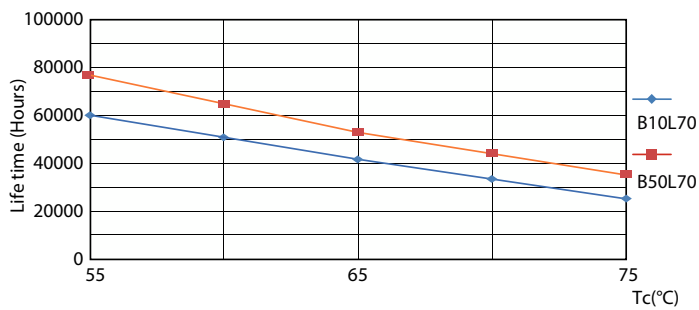

## Levensduur

Lumen Maintenance Diagram - MAS LEDtube HF 1500mm UO 24W840 T8

LEDtube-75K-5575-FailureRate-LED

Lumen Maintenance Diagram - MAS LEDtube HF 1500mm UO 24W840 T8

Life Expectancy Diagram

LifetimeVsTc