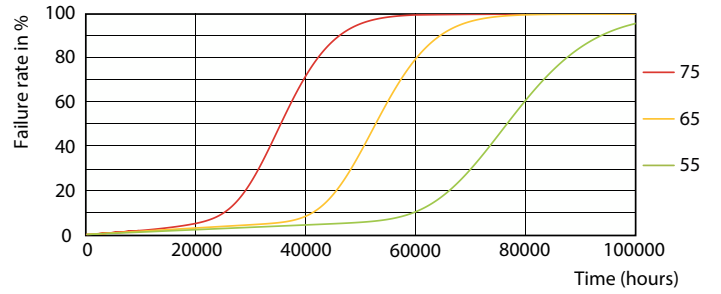

MASTER LED-buis InstantFit HF T8

Levensduur

Lumen Maintenance Diagram - MAS LEDtube HF 1500mm UO 24W840 T8