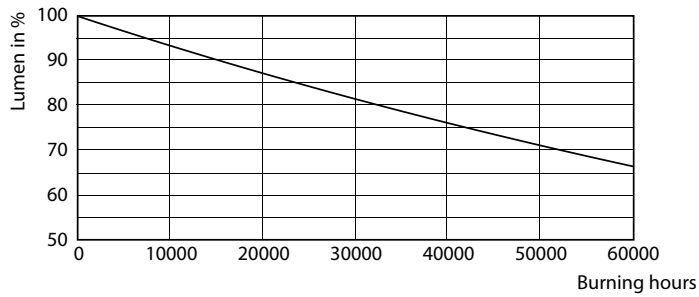

## Levensduur

Lumen Maintenance Diagram - CorePro LEDtube 1500mm HO 24W 865 T8

Life Expectancy Diagram

LifetimeVsTc

FailureRate

Lumen Maintenance Diagram - CorePro LEDtube 1500mm HO 24W 865 T8