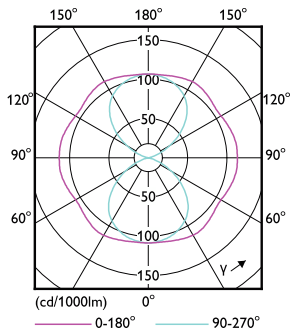

TrueForce LED Public (Road – SON)

Fotometrische gegevens

Light Distribution Diagram - MAS LED SON-T EM 12Klm 65W 740 E40