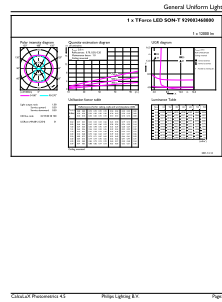

TrueForce LED Public (Road – SON)

Fotometrische gegevens

General uniform lighting - MAS LED SON-T EM 12Klm 65W 740 E40