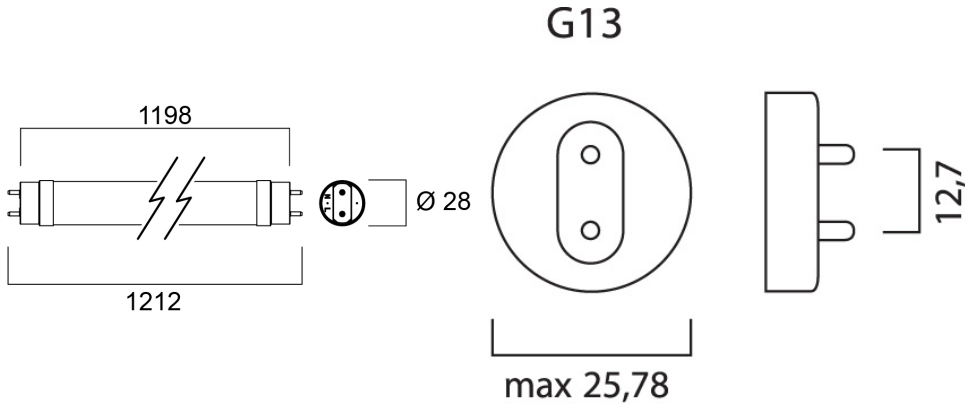

Technical drawings

Data table

GENERAL DATA

Product name	ToLEDo AVANT T8 CCG L1200 2000LM 865 50K RL
Technology	LED
Cap/Base	G13
Operating temperature range (°C)	-20°C...+55°C
E-number FI	4941346
Warranty	5 years

OPTICAL DATA

Colour temperature (K)	6500
CRI (Ra)	80
Colour Variation Initial (SDCM)	6
Photobiological Risk Group	RG0

ELECTRICAL DATA