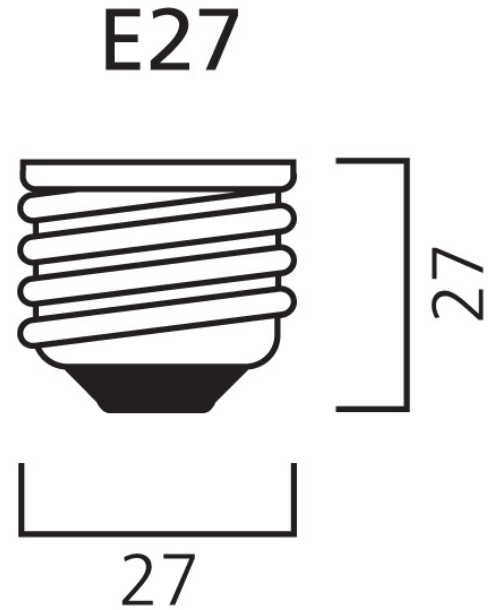

Product Overview

Product name	ToLEDo RT GLS V5 CL 470LM 840 E27 SL
Technology	LED
Watt (Rated) (W)	4.5
Cap/Base	E27
Fixture rating	Open
General application	Hospitality, Residential & Consumer
ETIM Class	EC001959
E-number FI	4740907
Correlated colour temperature (k)	4000
Light colour	Cool White
CRI (Ra)	80
Colour Variation Initial (SDCM)	6
Photobiological Risk Group	RG1
Wattage (W)	4.5
Power consumption (W)	4.5
Dimmable	No
Average life (Nominal) (h)	15000
Product EAN number	5410288293240

ToLEDo RT GLS V5 CL 470LM 840 E27 SL 0029324

Warranty	3 years
Useful luminous flux (#use)	470

Technical drawings

Data table

GENERAL DATA

Product name	ToLEDo RT GLS V5 CL 470LM 840 E27 SL
Technology	LED
Watt (Rated) (W)	4.5
Cap/Base	E27
Fixture rating	Open
General application	Hospitality, Residential & Consumer
Operating temperature range (°C)	-20°C...+40°C
Performance ambient temperature Tq (°C)	25
ETIM Class	EC001959

PACKAGING

Product EAN number	5410288293240
Packaging single length / height (cm)	6.6
Packaging single width (cm)	6.6
Packaging single depth (cm)	12.0
DUN14 (inner)	15410288293247
Units per outer package	6
Packaging outer length / height (cm)	20.6
Packaging outer width (cm)	14.0
Packaging outer depth (cm)	13.0