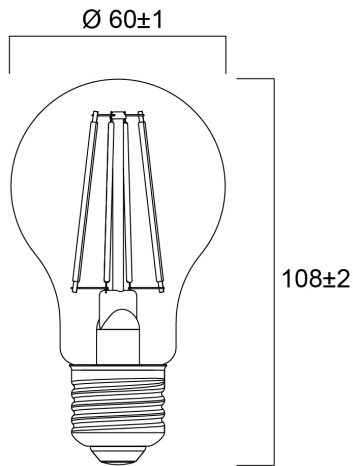

Product Overview

Product name	ToLEDo RT GLS V5 CL 470LM 840 E27 SL
Technology	LED
Watt (Rated) (W)	4.5
Cap/Base	E27
Fixture rating	Open
General application	Hospitality, Residential & Consumer
ETIM Class	EC001959
E-number FI	4740907
Correlated colour temperature (k)	4000
Light colour	Cool White
CRI (Ra)	80
Colour Variation Initial (SDCM)	6
Photobiological Risk Group	RG1
Wattage (W)	4.5
Power consumption (W)	4.5
Dimmable	No
Average life (Nominal) (h)	15000
Product EAN number	5410288293240

ToLEDo RT GLS V5 CL 470LM 840 E27 SL 0029324

Warranty	3 years
Useful luminous flux (#use)	470

Technical drawings

Data table

GENERAL DATA

Product name	ToLEDo RT GLS V5 CL 470LM 840 E27 SL
Technology	LED
Watt (Rated) (W)	4.5
Cap/Base	E27
Fixture rating	Open
General application	Hospitality, Residential & Consumer
Operating temperature range (°C)	-20°C...+40°C
Performance ambient temperature Tq (°C)	25
ETIM Class	EC001959

PACKAGING

Product EAN number	5410288293240
Packaging single length / height (cm)	6.6
Packaging single width (cm)	6.6
Packaging single depth (cm)	12.0
DUN14 (inner)	15410288293247
Units per outer package	6
Packaging outer length / height (cm)	20.6
Packaging outer width (cm)	14.0
Packaging outer depth (cm)	13.0