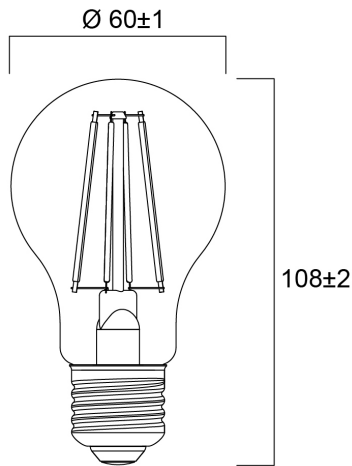

Product Overview

Product name	ToLEDo RT GLS V5 CL 640LM 827 E27 SL
Technology	LED
Watt (Rated) (W)	6
Cap/Base	E27
Fixture rating	Open
General application	Hospitality, Residential & Consumer
ETIM Class	EC001959
E-number FI	4740908
Correlated colour temperature (k)	2700
Light colour	Homelight
CRI (Ra)	80
Colour Variation Initial (SDCM)	6
Photobiological Risk Group	RG1
Wattage (W)	6
Power consumption (W)	6
Dimmable	No
Average life (Nominal) (h)	15000
Product EAN number	5410288293257

ToLEDo RT GLS V5 CL 640LM 827 E27 SL 0029325

Warranty	3 years
Useful luminous flux (#use)	640

Technical drawings

Data table

GENERAL DATA

Product name	ToLEDo RT GLS V5 CL 640LM 827 E27 SL
Technology	LED
Watt (Rated) (W)	6
Cap/Base	E27
Fixture rating	Open
General application	Hospitality, Residential & Consumer
Operating temperature range (°C)	-20°C...+40°C
Performance ambient temperature Tq (°C)	25
ETIM Class	EC001959

PACKAGING

Product EAN number	5410288293257
Packaging single length / height (cm)	6.6
Packaging single width (cm)	6.6
Packaging single depth (cm)	12.0
DUN14 (inner)	15410288293254
Units per outer package	6
Packaging outer length / height (cm)	20.6
Packaging outer width (cm)	14.0
Packaging outer depth (cm)	13.0