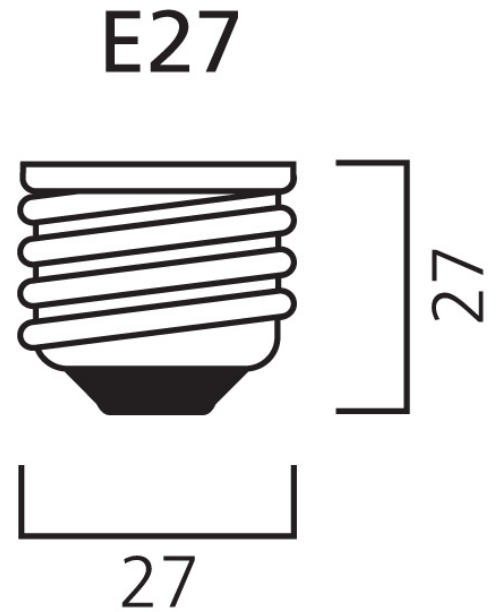

Product Overview

Product name	ToLEDo RT GLS V5 CL 640LM 827 E27 SL
Technology	LED
Watt (Rated) (W)	6
Cap/Base	E27
Fixture rating	Open
General application	Hospitality, Residential & Consumer
ETIM Class	EC001959
E-number FI	4740908
Correlated colour temperature (k)	2700
Light colour	Homelight
CRI (Ra)	80
Colour Variation Initial (SDCM)	6
Photobiological Risk Group	RG1
Wattage (W)	6
Power consumption (W)	6
Dimmable	No
Average life (Nominal) (h)	15000
Product EAN number	5410288293257

ToLEDo RT GLS V5 CL 640LM 827 E27 SL 0029325

Warranty	3 years
Useful luminous flux (#use)	640

Technical drawings

Data table

GENERAL DATA

Product name	ToLEDo RT GLS V5 CL 640LM 827 E27 SL
Technology	LED
Watt (Rated) (W)	6
Cap/Base	E27
Fixture rating	Open
General application	Hospitality, Residential & Consumer
Operating temperature range (°C)	-20°C...+40°C
Performance ambient temperature Tq (°C)	25
ETIM Class	EC001959

PACKAGING

Product EAN number	5410288293257
Packaging single length / height (cm)	6.6
Packaging single width (cm)	6.6
Packaging single depth (cm)	12.0
DUN14 (inner)	15410288293254
Units per outer package	6
Packaging outer length / height (cm)	20.6
Packaging outer width (cm)	14.0
Packaging outer depth (cm)	13.0