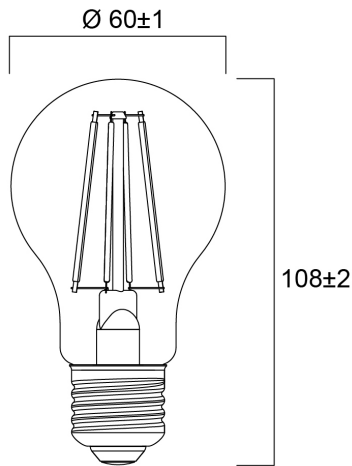

ToLEDo RT GLS V5 CL 806LM 827 E27 SL 0029327

Warranty	3 years
Useful luminous flux (#use)	806

Technical drawings

Data table

GENERAL DATA

Product name	ToLEDo RT GLS V5 CL 806LM 827 E27 SL
Technology	LED
Watt (Rated) (W)	7
Cap/Base	E27
Fixture rating	Open
General application	Hospitality, Residential & Consumer
Operating temperature range (°C)	-20°C...+40°C
Performance ambient temperature Tq (°C)	25
ETIM Class	EC001959