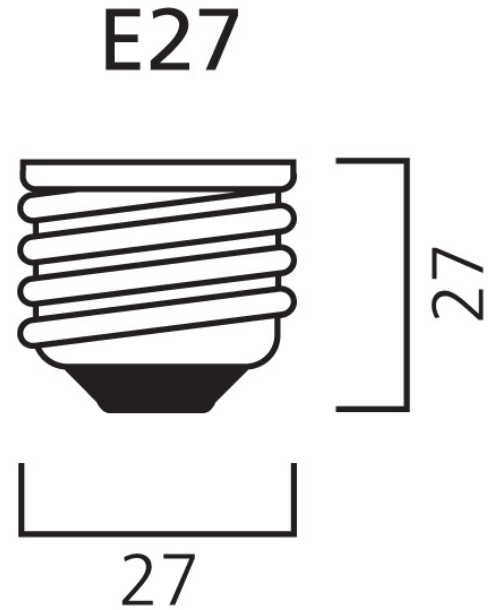

ToLEDo RT GLS V5 CL 806LM 827 E27 SL 0029327

Warranty	3 years
Useful luminous flux (#use)	806

Technical drawings

Data table

GENERAL DATA

Product name	ToLEDo RT GLS V5 CL 806LM 827 E27 SL
Technology	LED
Watt (Rated) (W)	7
Cap/Base	E27
Fixture rating	Open
General application	Hospitality, Residential & Consumer
Operating temperature range (°C)	-20°C...+40°C
Performance ambient temperature Tq (°C)	25
ETIM Class	EC001959