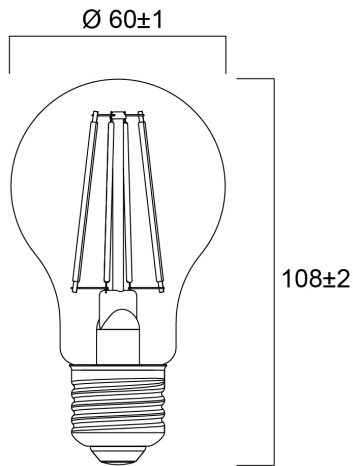

Product Overview

Product name	ToLEDo RT GLS V5 CL 806LM 840 E27 SL
Technology	LED
Watt (Rated) (W)	7
Cap/Base	E27
Fixture rating	Open
General application	Hospitality, Residential & Consumer
ETIM Class	EC001959
E-number FI	4740910
Correlated colour temperature (k)	4000
Light colour	Cool White
CRI (Ra)	80
Colour Variation Initial (SDCM)	6
Photobiological Risk Group	RG1
Wattage (W)	7
Power consumption (W)	7
Dimmable	No
Average life (Nominal) (h)	15000
Product EAN number	5410288293295

ToLEDo RT GLS V5 CL 806LM 840 E27 SL 0029329

Warranty	3 years
Useful luminous flux (#use)	806

Technical drawings

Data table

GENERAL DATA

Product name	ToLEDo RT GLS V5 CL 806LM 840 E27 SL
Technology	LED
Watt (Rated) (W)	7
Cap/Base	E27
Fixture rating	Open
General application	Hospitality, Residential & Consumer
Operating temperature range (°C)	-20°C...+40°C
Performance ambient temperature Tq (°C)	25
ETIM Class	EC001959

PACKAGING

Product EAN number	5410288293295
Packaging single length / height (cm)	6.6
Packaging single width (cm)	6.6
Packaging single depth (cm)	12.0
DUN14 (inner)	15410288293292
Units per outer package	6
Packaging outer length / height (cm)	20.6
Packaging outer width (cm)	14.0
Packaging outer depth (cm)	13.0