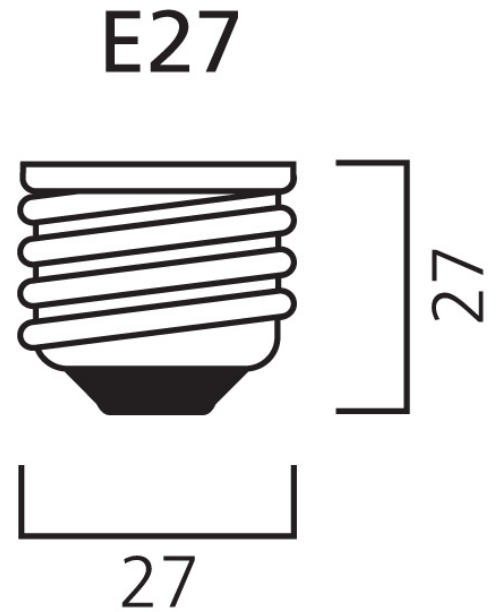

Product Overview

Product name	ToLEDo RT GLS V5 CL 806LM 840 E27 SL
Technology	LED
Watt (Rated) (W)	7
Cap/Base	E27
Fixture rating	Open
General application	Hospitality, Residential & Consumer
ETIM Class	EC001959
E-number FI	4740910
Correlated colour temperature (k)	4000
Light colour	Cool White
CRI (Ra)	80
Colour Variation Initial (SDCM)	6
Photobiological Risk Group	RG1
Wattage (W)	7
Power consumption (W)	7
Dimmable	No
Average life (Nominal) (h)	15000
Product EAN number	5410288293295

ToLEDo RT GLS V5 CL 806LM 840 E27 SL 0029329

Warranty	3 years
Useful luminous flux (#use)	806

Technical drawings

Data table

GENERAL DATA

Product name	ToLEDo RT GLS V5 CL 806LM 840 E27 SL
Technology	LED
Watt (Rated) (W)	7
Cap/Base	E27
Fixture rating	Open
General application	Hospitality, Residential & Consumer
Operating temperature range (°C)	-20°C...+40°C
Performance ambient temperature Tq (°C)	25
ETIM Class	EC001959

PACKAGING

Product EAN number	5410288293295
Packaging single length / height (cm)	6.6
Packaging single width (cm)	6.6
Packaging single depth (cm)	12.0
DUN14 (inner)	15410288293292
Units per outer package	6
Packaging outer length / height (cm)	20.6
Packaging outer width (cm)	14.0
Packaging outer depth (cm)	13.0