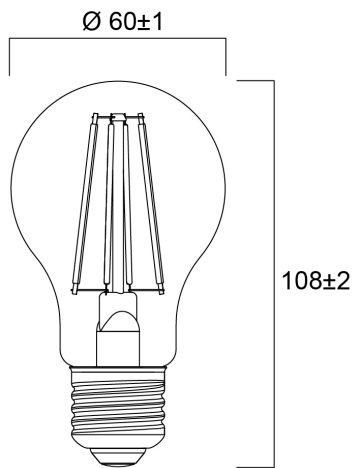

Product Overview

Product name	ToLEDo RT GLS V5 CL 1055LM 827 E27 SL
Technology	LED
Watt (Rated) (W)	8
Cap/Base	E27
Fixture rating	Open
General application	Hospitality, Residential & Consumer
ETIM Class	EC001959
E-number FI	4740912
Correlated colour temperature (k)	2700
Light colour	Homelight
CRI (Ra)	80
Colour Variation Initial (SDCM)	6
Photobiological Risk Group	RG1
Wattage (W)	8
Power consumption (W)	8
Dimmable	No
Average life (Nominal) (h)	15000
Product EAN number	5410288293318

ToLEDo RT GLS V5 CL 1055LM 827 E27 SL 0029331

Warranty	3 years
Useful luminous flux (#use)	1055

Technical drawings

Data table

GENERAL DATA

Product name	ToLEDo RT GLS V5 CL 1055LM 827 E27 SL
Technology	LED
Watt (Rated) (W)	8
Cap/Base	E27
Fixture rating	Open
General application	Hospitality, Residential & Consumer
Operating temperature range (°C)	-20°C...+40°C
Performance ambient temperature Tq (°C)	25
ETIM Class	EC001959

Nominal Product Diameter (mm)	60
-------------------------------	----

Weight (kg)	0.03
-------------	------

PACKAGING

Product EAN number	5410288293318
--------------------	---------------

Packaging single length / height (cm)	6.6
---------------------------------------	-----

Packaging single width (cm)	6.6
-----------------------------	-----

Packaging single depth (cm)	12.0
-----------------------------	------

DUN14 (inner)	15410288293315
---------------	----------------

Units per outer package	6
-------------------------	---