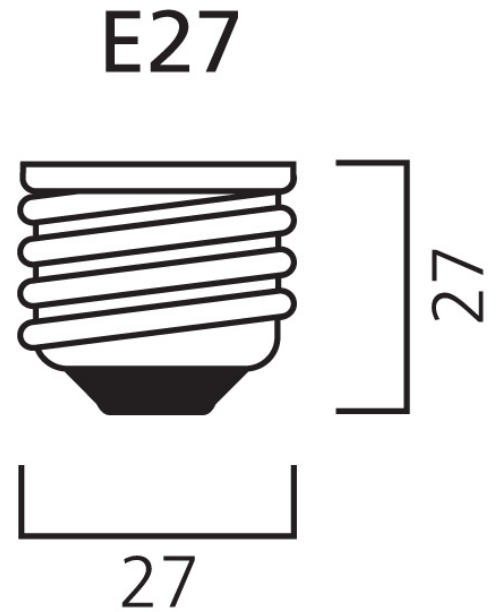

Product Overview

Product name	ToLEDo RT GLS V5 CL 1055LM 827 E27 SL
Technology	LED
Watt (Rated) (W)	8
Cap/Base	E27
Fixture rating	Open
General application	Hospitality, Residential & Consumer
ETIM Class	EC001959
E-number FI	4740912
Correlated colour temperature (k)	2700
Light colour	Homelight
CRI (Ra)	80
Colour Variation Initial (SDCM)	6
Photobiological Risk Group	RG1
Wattage (W)	8
Power consumption (W)	8
Dimmable	No
Average life (Nominal) (h)	15000
Product EAN number	5410288293318

ToLEDo RT GLS V5 CL 1055LM 827 E27 SL 0029331

Warranty	3 years
Useful luminous flux (#use)	1055

Technical drawings

Data table

GENERAL DATA

Product name	ToLEDo RT GLS V5 CL 1055LM 827 E27 SL
Technology	LED
Watt (Rated) (W)	8
Cap/Base	E27
Fixture rating	Open
General application	Hospitality, Residential & Consumer
Operating temperature range (°C)	-20°C...+40°C
Performance ambient temperature Tq (°C)	25
ETIM Class	EC001959