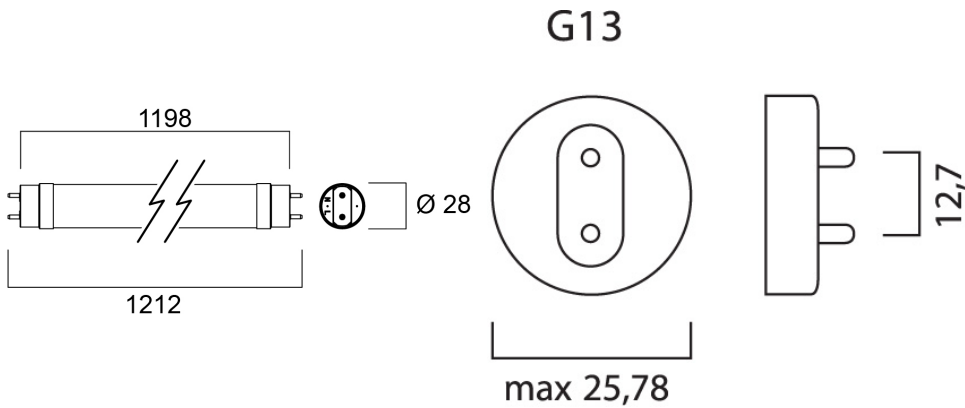

Technical drawings

Data table

GENERAL DATA

Product name	ToLEDo AVANT T8 CCG L1200 2000LM 840 50K RL
Technology	LED
Cap/Base	G13
Operating temperature range (°C)	-20°C...+55°C
E-number FI	4941345
Warranty	5 years

OPTICAL DATA

Colour temperature (K)	4000
CRI (Ra)	80
Colour Variation Initial (SDCM)	6
Photobiological Risk Group	RG0

ELECTRICAL DATA