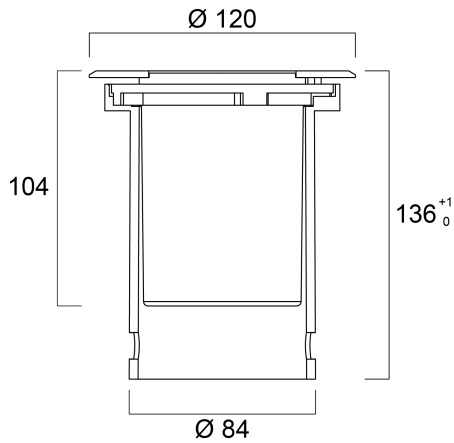

Technical drawings