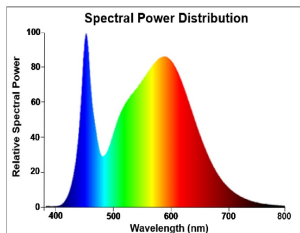

ToLEDo AVANT T8 CCG and AC

ToLEDo AVANT T8 CCG L1200 2000LM 840 50K RL
0030240

TECHNICAL DRAWINGS