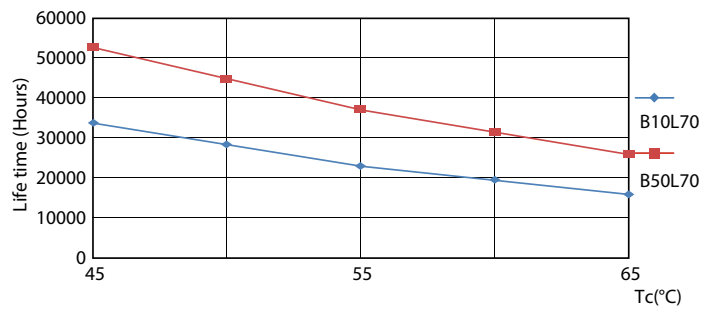

LifetimeVsTc