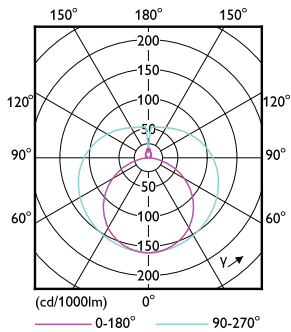

Light Distribution Diagram - CorePro LEDtube 1200mm UO 17.5W 3CCT T8