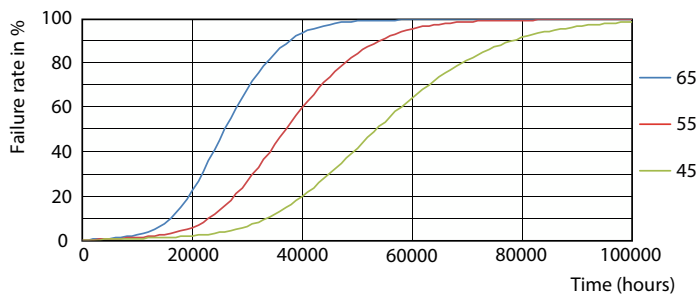

CorePro LED-buis EM/Mains T8

Levensduur

LifetimeVsTc

Lumen Maintenance Diagram - CorePro LEDtube 1200mm UO 17.5W 3CCT T8