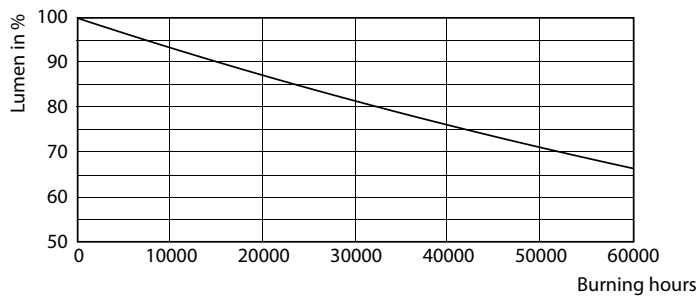

CorePro LED-buis EM/Mains T8

Levensduur

Life Expectancy Diagram

Lumen Maintenance Diagram - CorePro LEDtube 1200mm UO 17.5W 3CCT T8

FailureRate

LifetimeVsTc

Lumen Maintenance Diagram - CorePro LEDtube 1200mm UO 17.5W 3CCT T8