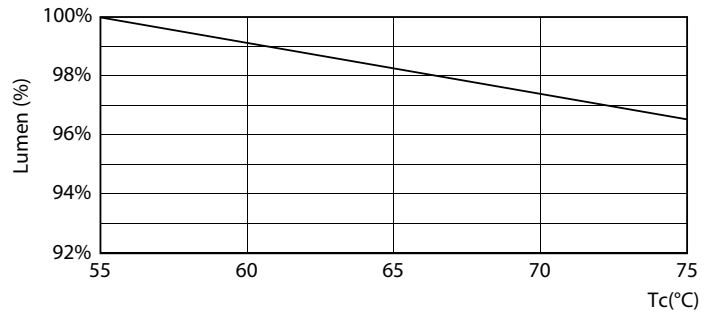

Lumen Maintenance Diagram - CorePro LEDtube 1200mm UO 17.5W 3CCT T8

CorePro LED-buis EM/Mains T8

Levensduur