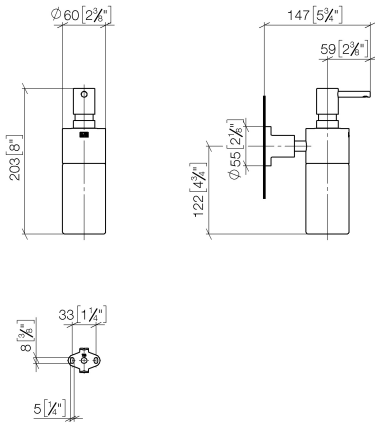

83 435 892 Product version from 4/1/2024

- bottle made of crystal glass, matt
- width 60mm
- height 200 mm
- rosette Ø 55 mm
- 250 ml bottle
- 144mm projection

83 435 892 Product version from 4/1/2024

mm [inches]

Spare parts list

No.	Item Number	Name	Quantity used	Delivery time
7	09 30 11 046 90	Washer Ø 10,5 -	1.00	14
6	08 17 89 505-28	Holder universal 60 x 100 x 60 mm - Brushed Durabron (23kt Gold)	1.00	40
10	05 17 20 739 00 90	Attachment set 150 x 65 x 10 mm -	1.00	14
3	90 90 04 001 00 82	Bottle for lotion dispenser -	1.00	14
9	09 23 10 026 90	Mounting Nut M10 -	1.00	14
4	08 17 20 624-28	Sleeve Ø 14 x 10 x 19,50 mm - Brushed Durabron (23kt Gold)	1.00	40
8	08 18 50 586 90	Pipe Ø 10 x 45 mm -	1.00	14
2	90 10 10 529 00-28	Dispenser Retainer, wall-mounting Ø 60 x 49 mm - Brushed Durabron (23kt Gold)	1.00	40
5	04 31 11 113 00 90	Mounting Threaded pin M5 x 12 mm -	1.00	14
1	90 10 10 535 00-28	dispenser	1.00	40