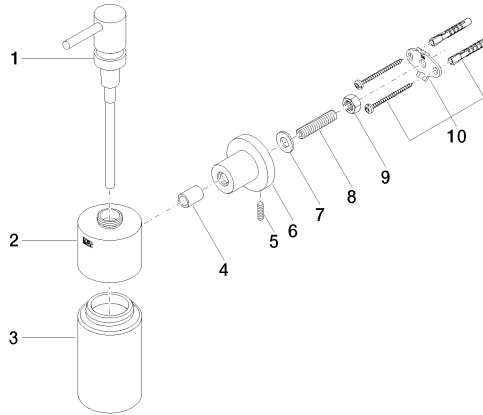

83 435 892 Product version from 4/1/2024

- bottle made of crystal glass, matt
- width 60mm
- height 200 mm
- rosette Ø 55 mm
- 250 ml bottle
- 144mm projection

83 435 892 Product version from 4/1/2024

mm [inches]

Spare parts list

No.	Item Number	Name	Quantity used	Delivery time
7	09 30 11 046 90	Washer Ø 10,5 -	1.00	14
6	08 17 89 505-28	Holder universal 60 x 100 x 60 mm - Brushed Durabron (23kt Gold)	1.00	40
10	05 17 20 739 00 90	Attachment set 150 x 65 x 10 mm -	1.00	14
3	90 90 04 001 00 82	Bottle for lotion dispenser -	1.00	14
9	09 23 10 026 90	Mounting Nut M10 -	1.00	14
4	08 17 20 624-28	Sleeve Ø 14 x 10 x 19,50 mm - Brushed Durabron (23kt Gold)	1.00	40
8	08 18 50 586 90	Pipe Ø 10 x 45 mm -	1.00	14
2	90 10 10 529 00-28	Dispenser Retainer, wall-mounting Ø 60 x 49 mm - Brushed Durabron (23kt Gold)	1.00	40
5	04 31 11 113 00 90	Mounting Threaded pin M5 x 12 mm -	1.00	14
1	90 10 10 535 00-28	dispenser	1.00	40