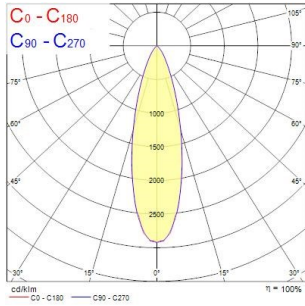

Interrata Adjustable

INTERRATA ADJUSTABLE S IP67 CLEAR 400LM 830 MB

0049040

PRODUCT OVERVIEW

Product name	INTERRATA ADJUSTABLE S IP67 CLEAR 400LM 830 MB
Technology	LED
Cap/Base	N/A
Housing	Aluminium
Mount	Ground recessed
E-number FI	4579503
Warranty	5 years
Fixture luminous flux (lm)	390
Luminaire efficacy (lm/W)	68
Colour temperature (K)	3000
Colour Code	830
Light colour	Warm White
CRI (Ra)	80
Colour Variation Initial (SDCM)	SDCM5
Photobiological Risk Group	RG1
Total power consumption (W)	5.7
Electrical protection	Class I
LED Flickering Rate	Low (6% - 20%)
Housing colour	Stainless steel
IP rating	IP67
IK rating	IK10
Product EAN number	5410288490403

PHOTOMETRY

Interrata Adjustable

INTERRATA ADJUSTABLE S IP67 CLEAR 400LM 830 MB

0049040

0.5	0.26 0.26	E0°: 450 E(C90): 14.8° E(C0): 14.4°
1.0	0.62 0.51	E0°: 1138 E(C90): 14.8° E(C0): 14.4°
1.5	0.78 0.77	E0°: 854 E(C90): 14.8° E(C0): 14.4°
2.0	1.03 1.03	E0°: 284 E(C90): 14.8° E(C0): 14.4°
2.5	1.28 1.28	E0°: 182 E(C90): 14.8° E(C0): 14.4°
3.0	1.55 1.54	E0°: 158 E(C90): 14.8° E(C0): 14.4°

Distance [m] Cone diameter [m] Illuminance [lx]

— C0 - C180 (Half beam angle: 28.9°)
— C90 - C270 (Half beam angle: 29.0°)

TECHNICAL DRAWINGS