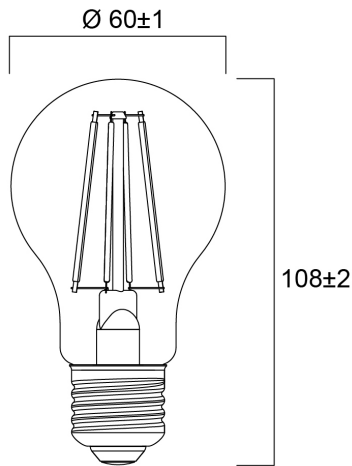

Product Overview

Product name	ToLEDo RT GLS V5 ST 1055LM 827 E27 SL
Technology	LED
Watt (Rated) (W)	8
Cap/Base	E27
Fixture rating	Open
General application	Hospitality, Residential & Consumer
ETIM Class	EC001959
E-number FI	4740919
Correlated colour temperature (k)	2700
Light colour	Homelight
CRI (Ra)	80
Colour Variation Initial (SDCM)	6
Photobiological Risk Group	RG1
Wattage (W)	8
Power consumption (W)	8
Dimmable	No
Average life (Nominal) (h)	15000
Product EAN number	5410288293394

ToLEDo RT GLS V5 ST 1055LM 827 E27 SL 0029339

Warranty	3 years
Useful luminous flux (#use)	1055

Technical drawings

Data table

GENERAL DATA

Product name	ToLEDo RT GLS V5 ST 1055LM 827 E27 SL
Technology	LED
Watt (Rated) (W)	8
Cap/Base	E27
Fixture rating	Open
General application	Hospitality, Residential & Consumer
Operating temperature range (°C)	-20°C...+40°C
Performance ambient temperature Tq (°C)	25
ETIM Class	EC001959

PACKAGING

Product EAN number	5410288293394
Packaging single length / height (cm)	6.6
Packaging single width (cm)	6.6
Packaging single depth (cm)	12.0
DUN14 (inner)	15410288293391
Units per outer package	6
Packaging outer length / height (cm)	20.6
Packaging outer width (cm)	14.0
Packaging outer depth (cm)	13.0