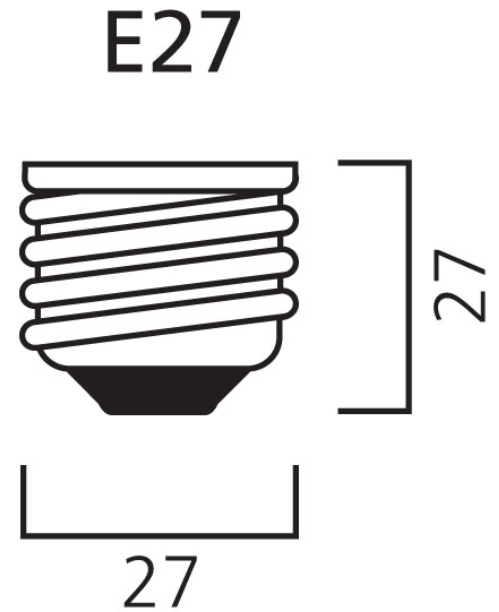

Product Overview

Product name	ToLEDo RT GLS V5 ST 1055LM 827 E27 SL
Technology	LED
Watt (Rated) (W)	8
Cap/Base	E27
Fixture rating	Open
General application	Hospitality, Residential & Consumer
ETIM Class	EC001959
E-number FI	4740919
Correlated colour temperature (k)	2700
Light colour	Homelight
CRI (Ra)	80
Colour Variation Initial (SDCM)	6
Photobiological Risk Group	RG1
Wattage (W)	8
Power consumption (W)	8
Dimmable	No
Average life (Nominal) (h)	15000
Product EAN number	5410288293394

ToLEDo RT GLS V5 ST 1055LM 827 E27 SL 0029339

Warranty	3 years
Useful luminous flux (#use)	1055

Technical drawings

Data table

GENERAL DATA

Product name	ToLEDo RT GLS V5 ST 1055LM 827 E27 SL
Technology	LED
Watt (Rated) (W)	8
Cap/Base	E27
Fixture rating	Open
General application	Hospitality, Residential & Consumer
Operating temperature range (°C)	-20°C...+40°C
Performance ambient temperature Tq (°C)	25
ETIM Class	EC001959

PACKAGING

Product EAN number	5410288293394
Packaging single length / height (cm)	6.6
Packaging single width (cm)	6.6
Packaging single depth (cm)	12.0
DUN14 (inner)	15410288293391
Units per outer package	6
Packaging outer length / height (cm)	20.6
Packaging outer width (cm)	14.0
Packaging outer depth (cm)	13.0