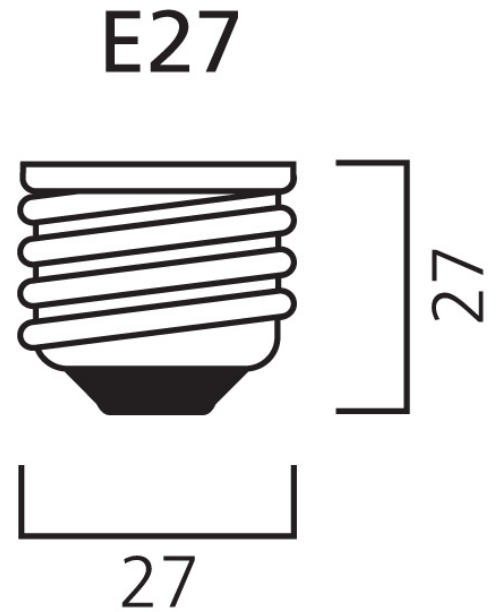

ToLEDo RT GLS V5 CS 400LM 827 E27 SL 0029342

Warranty	3 years
Useful luminous flux (#use)	400

Technical drawings

Data table

GENERAL DATA

Product name	ToLEDo RT GLS V5 CS 400LM 827 E27 SL
Technology	LED
Watt (Rated) (W)	4.5
Cap/Base	E27
Fixture rating	Open
General application	Hospitality, Residential & Consumer
Operating temperature range (°C)	-20°C...+40°C
Performance ambient temperature Tq (°C)	25
ETIM Class	EC001959