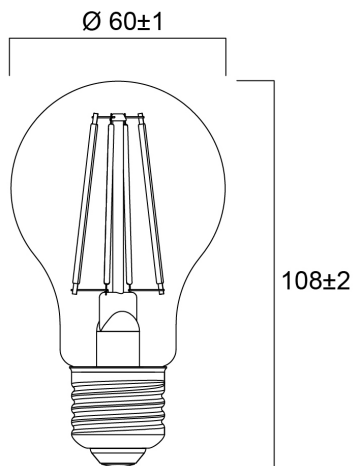

ToLEDo RT GLS V5 CS 400LM 827 E27 SL 0029342

Warranty	3 years
Useful luminous flux (#use)	400

Technical drawings

Data table

GENERAL DATA

Product name	ToLEDo RT GLS V5 CS 400LM 827 E27 SL
Technology	LED
Watt (Rated) (W)	4.5
Cap/Base	E27
Fixture rating	Open
General application	Hospitality, Residential & Consumer
Operating temperature range (°C)	-20°C...+40°C
Performance ambient temperature Tq (°C)	25
ETIM Class	EC001959