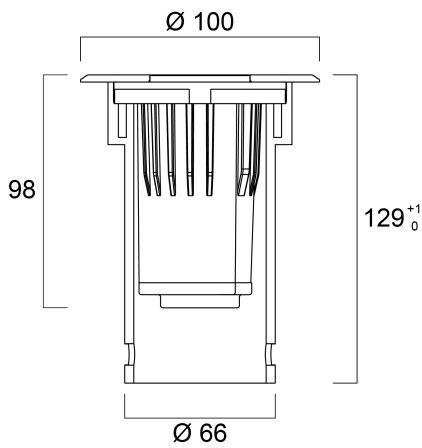

Technical drawings

Data table

GENERAL DATA