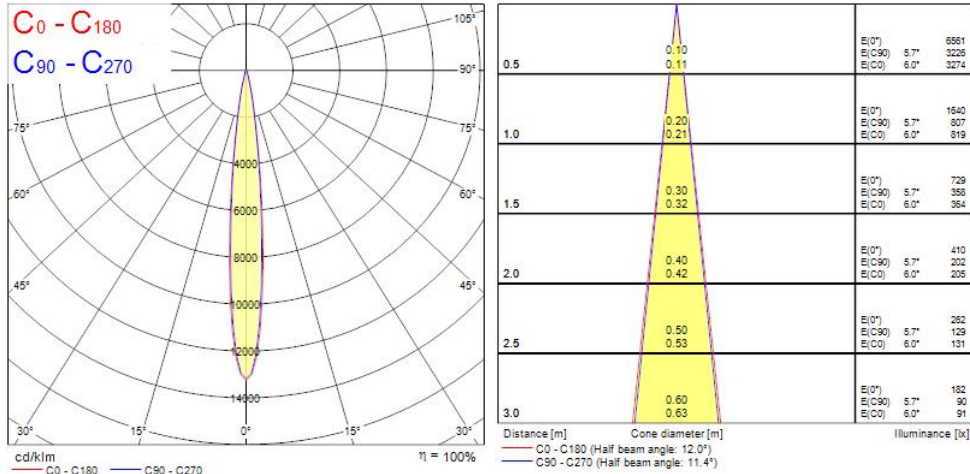

INTERRATA XS IP67 CLEAR 100LM 830 NB 0049038

Colour Code

830

Photometry