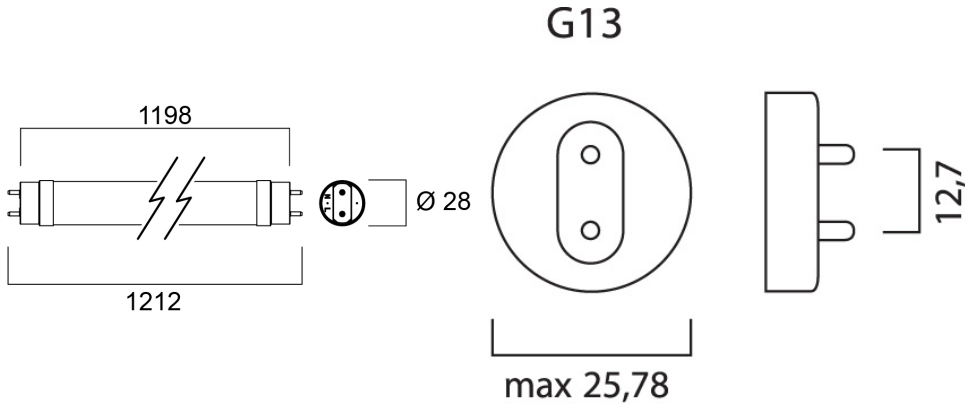

Technical drawings

Data table

GENERAL DATA

Product name	ToLEDo AVANT T8 CCG L1200 2000LM 830 50K RL
Technology	LED
Cap/Base	G13
Operating temperature range (°C)	-20°C...+55°C
E-number FI	4941344
Warranty	5 years

OPTICAL DATA

Colour temperature (K)	3000
CRI (Ra)	80
Colour Variation Initial (SDCM)	6
Photobiological Risk Group	RG0

ELECTRICAL DATA