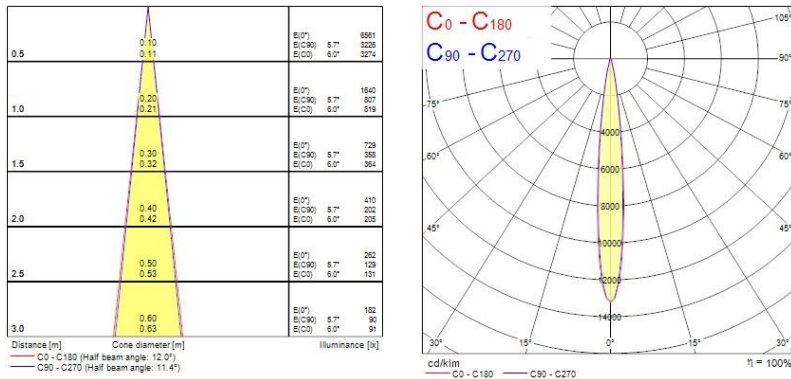

Optical data

Fixture luminous flux (lm)	125
Luminaire efficacy (lm/W)	46
Colour temperature (K)	3000
Colour Code	830
Light colour	Warm White
CRI (Ra)	80
Colour Variation Initial (SDCM)	SDCM5
Photobiological Risk Group	RG0

Lifetime data

Lifespan L70 B50	50000
------------------	-------

Physical data

Housing colour	Stainless steel
IP rating	IP67
IK rating	IK10
Diffuser material	Glass
Nominal Product Diameter (mm)	100
Weight (kg)	0.42

Packaging

Single packaging type	Carton
-----------------------	--------

Interrata Fixed

INTERRATA XS IP67 CLEAR 100LM 830 NB

0049038

Product EAN number	5410288490380
Packaging single width (cm)	11.0
Packaging single depth (cm)	14.0
DUN14 (outer)	15410288490387
Packaging outer length / height (cm)	35.0

Safety data

Optimal operating condition (°C)	-20-45
----------------------------------	--------

PHOTOMETRY

TECHNICAL DRAWINGS