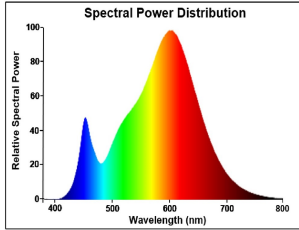

ToLEDo AVANT T8 CCG and AC

ToLEDo AVANT T8 CCG L1200 2000LM 830 50K RL
0030239

TECHNICAL DRAWINGS