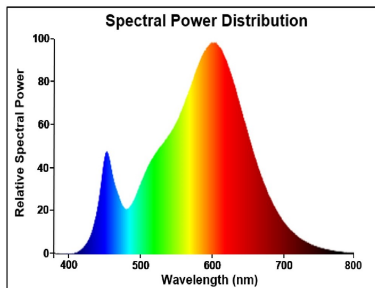

ToLEDo AVANT T8 CCG and AC

ToLEDo AVANT T8 CCG L1200 2000LM 830 50K RL
0030239

Safety data

Optimal operating condition (°C)	-20-55
Breakage cleaning instructions	Not applicable
Special purpose lamp	No
Suitable for household illumination	Yes
Safety message	Suitable for totally enclosed fixture

PHOTOMETRY

TECHNICAL DRAWINGS