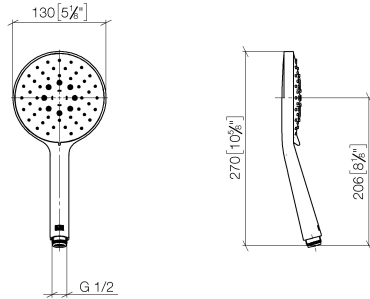

28 016 979 Product version from 4/1/2024

- spray head Ø 130 mm
- Three or five settings: COMPACT RAIN, COMPACT SOFT FLOW, COMPACT AQUAPRESSURE FLOW, max. flow rate 15 l/min (at 3 bar)
- Function from: 6.8 l/min
- 1/2" connection
- inherently safe from back flow.
- with anti-scale system

28 016 979 Product version from 4/1/2024

mm [inches]

Flow rate chart

Codes & Standards

DIN 4109

EN 1112

ISO 3822

Scottish Water  
Byelaws

## Hand shower 130 mm - Brushed Platinum

SERIES-VARIOUS

28 016 979 Product version from 4/1/2024

### Certificates and sustainability

DVGW\_DW-  
6517DN0

LGA\_29

WRAS\_260402

28 016 979 Product version from 4/1/2024

Parts for other finishes can be found here: [Chrome](#)

Spare parts list

No.	Item Number	Name	Quantity used	Delivery time
1	09 23 01 039 90	Sieve seal Ø 19 x 5,5 mm -	1.00	14