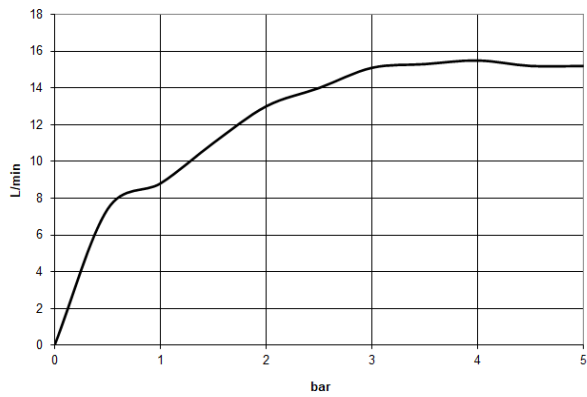

28 016 979 Product version from 4/1/2024

- spray head Ø 130 mm
- Three or five settings: COMPACT RAIN, COMPACT SOFT FLOW, COMPACT AQUAPRESSURE FLOW, max. flow rate 15 l/min (at 3 bar)
- Function from: 6.8 l/min
- 1/2" connection
- inherently safe from back flow.
- with anti-scale system

**Notes:**

	Brushed Platinum	28 016 979-06
	Chrome	28 016 979-00
	Platinum	28 016 979-08
	Dark Chrome	28 016 979-19
	Light Gold (PVD)	28 016 979-26
	Brushed Light Gold (PVD)	28 016 979-27
	Brushed Durabrass (23kt Gold)	28 016 979-28
	Matte Black	28 016 979-33
	Brushed Gold (PVD)	28 016 979-37
	Brushed Dark Brass (PVD)	28 016 979-39
	Brushed Bronze (PVD)	28 016 979-42
	Brushed Dark Bronze (PVD)	28 016 979-43
	Brushed Champagne (22kt Gold)	28 016 979-46
	Champagne (22kt Gold)	28 016 979-47
	Brushed Chrome	28 016 979-93
	Brushed Dark Platinum	28 016 979-99

28 016 979 Product version from 4/1/2024

mm [inches]

Flow rate chart

Codes & Standards

DIN 4109

EN 1112

ISO 3822

Scottish Water  
Byelaws