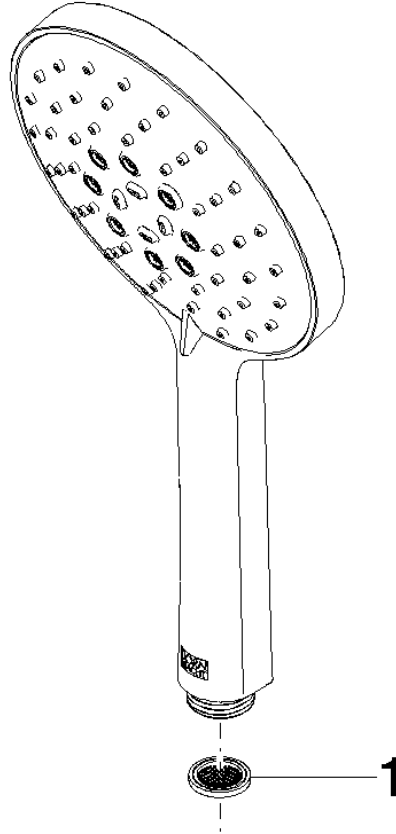

28 016 979 Product version from 4/1/2024

- spray head Ø 130 mm
- Three or five settings: COMPACT RAIN, COMPACT SOFT FLOW, COMPACT AQUAPRESSURE FLOW, max. flow rate 15 l/min (at 3 bar)
- Function from: 6.8 l/min
- 1/2" connection
- inherently safe from back flow.
- with anti-scale system

**Notes:**

	Brushed Platinum	28 016 979-06
	Chrome	28 016 979-00
	Platinum	28 016 979-08
	Dark Chrome	28 016 979-19
	Light Gold (PVD)	28 016 979-26
	Brushed Light Gold (PVD)	28 016 979-27
	Brushed Durabrass (23kt Gold)	28 016 979-28
	Matte Black	28 016 979-33
	Brushed Gold (PVD)	28 016 979-37
	Brushed Dark Brass (PVD)	28 016 979-39
	Brushed Bronze (PVD)	28 016 979-42
	Brushed Dark Bronze (PVD)	28 016 979-43
	Brushed Champagne (22kt Gold)	28 016 979-46
	Champagne (22kt Gold)	28 016 979-47
	Brushed Chrome	28 016 979-93
	Brushed Dark Platinum	28 016 979-99

## Hand shower 130 mm - Brushed Platinum

SERIES-VARIOUS

28 016 979 Product version from 4/1/2024

### Certificates and sustainability

DVGW\_DW-  
6517DN0

LGA\_29

WRAS\_260402

28 016 979 Product version from 4/1/2024

Parts for other finishes can be found here: [Chrome](#)

Spare parts list

No.	Item Number	Name	Quantity used	Delivery time
1	09 23 01 039 90	Sieve seal Ø 19 x 5,5 mm -	1.00	14