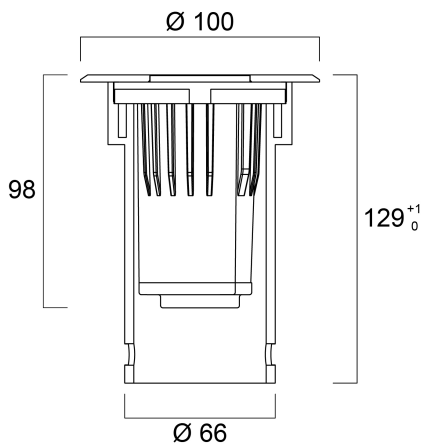

Features

- Round shaped in-ground luminaire with fixed light module, walk-over for pressure loads to 500kg (5kN), comes with 2m 3x1mm² flying lead and recessing tube, aluminium housing with Stainless steel (SS316) decorative ring and frosted glass diffuser, IP67, IK10, Class I, non-dimmable, 115lm, 3.5W, 33lm/W, CRI80, 100° beam angle, 50000 hrs L70 B50 lumen maintenance, 100mm diameter, 129mm recessing tube height, 0.42kg weight.

INTERRATA XS IP67 FROSTED 100LM 830 0049036

Colour Code

830

Photometry

Technical drawings

Data table

GENERAL DATA

INTERRATA XS IP67 FROSTED 100LM 830 0049036

Product name	INTERRATA XS IP67 FROSTED 100LM 830
Technology	LED
Cap/Base	N/A
Housing	Aluminium
Mount	Ground recessed
Operating temperature range (°C)	-20°C...+45°C
Performance ambient temperature Tq (°C)	25
E-number FI	4579499
Warranty	5 years

IP rating	IP67
-----------	------

IK rating	IK10
-----------	------

Diffuser material	Glass
-------------------	-------

Nominal Product Diameter (mm)	100
-------------------------------	-----

Weight (kg)	0.42
-------------	------