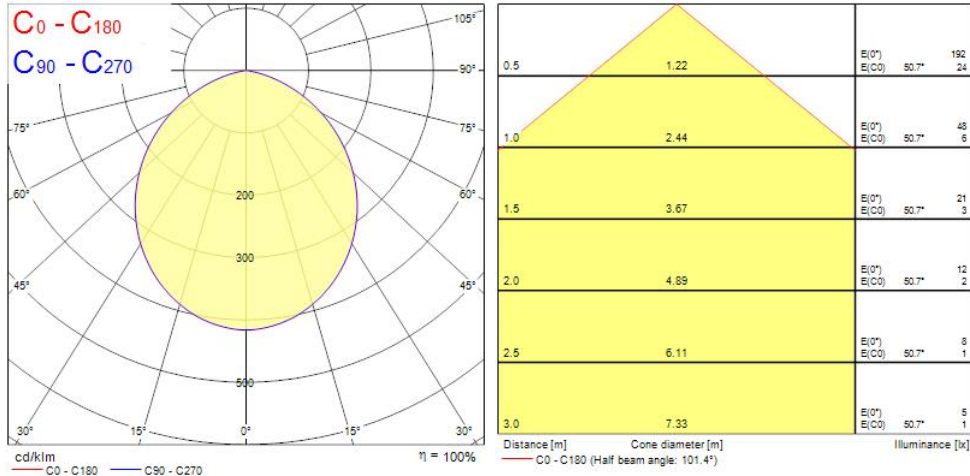

Features

- Round shaped in-ground luminaire with fixed light module, walk-over for pressure loads to 500kg (5kN), comes with 2m 3x1mm² flying lead and recessing tube, aluminium housing with Stainless steel (SS316) decorative ring and frosted glass diffuser, IP67, IK10, Class I, non-dimmable, 115lm, 3.5W, 33lm/W, CRI80, 100° beam angle, 50000 hrs L70 B50 lumen maintenance, 100mm diameter, 129mm recessing tube height, 0.42kg weight.

Product Overview

Product name	INTERRATA XS IP67 FROSTED 100LM 830
Technology	LED
Cap/Base	N/A
Housing	Aluminium
Mount	Ground recessed
E-number FI	4579499
Fixture luminous flux (lm)	115
Luminaire efficacy (lm/W)	33
Colour temperature (K)	3000
Light colour	Warm White
CRI (Ra)	80
Colour Variation Initial (SDCM)	5
Photobiological Risk Group	RG0
Total power consumption (W)	3.5
Electrical protection	Class I
LED Flickering Rate	Low (6% - 20%)
Housing colour	Stainless steel
IP rating	IP67
IK rating	IK10
Product EAN number	5410288490366
Warranty	5 years

INTERRATA XS IP67 FROSTED 100LM 830 0049036

Colour Code

830

Photometry

Technical drawings

Data table

GENERAL DATA

INTERRATA XS IP67 FROSTED 100LM 830 0049036

OPTICAL DATA

Fixture luminous flux (lm)	115
Luminaire efficacy (lm/W)	33
Colour temperature (K)	3000
Colour Code	830
Light colour	Warm White
CRI (Ra)	80
Colour Variation Initial (SDCM)	5
Photobiological Risk Group	RG0