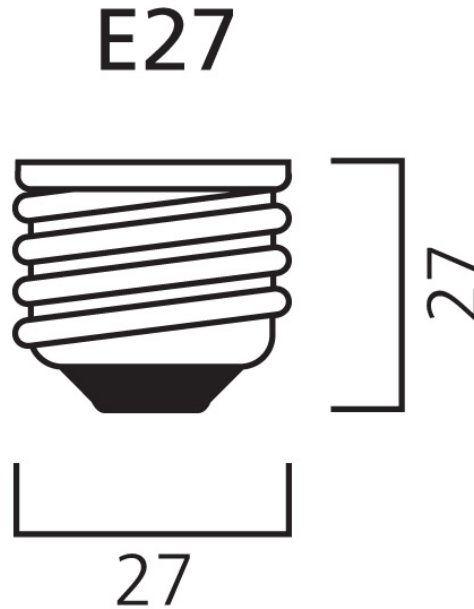

Product Overview

Product name	ToLEDo GLS V6 1521LM 840 E27 SL
Technology	LED
Watt (Rated) (W)	14
Cap/Base	E27
Fixture rating	Open
E-number FI	4740567
Colour temperature (K)	4000
CRI (Ra)	80
Wattage (W)	14
Product EAN number	5410288279664
Warranty	3 years

Technical drawings

Data table

GENERAL DATA

Product name	ToLEDo GLS V6 1521LM 840 E27 SL
Technology	LED
Watt (Rated) (W)	14
Cap/Base	E27
Fixture rating	Open
Performance ambient temperature Tq (°C)	25
E-number FI	4740567
Warranty	3 years

OPTICAL DATA

Luminous flux (Rated) (lm)	1521
Colour temperature (K)	4000

ToLEDo GLS V6 1521LM 840 E27 SL 0027966

CRI (Ra)	80
Lumen maintenance at end of nominal life (%)	70

ELECTRICAL DATA

Wattage (W)	14
Starting time (max) (s)	0.5
Lamp power factor	0.5
Control gear required	No
Inrush Current (A)	5.25
Nominal Frequency (Hz)	50/60Hz
Max. products per 10A C Breaker	78

LIFETIME DATA

Average life (Rated) (h)	15000
--------------------------	-------

PHYSICAL DATA

Nominal Product Length (mm)	120
Nominal Product Diameter (mm)	60
Weight (kg)	0.056

PACKAGING

Single packaging type	Carton
Product EAN number	5410288279664
Packaging single width (cm)	6.4
Packaging single depth (cm)	6.4
DUN14 (inner)	25410288279668
Units per inner package	6
Packaging inner length / height (cm)	20.4
Packaging inner width (cm)	13.4
Packaging inner depth (cm)	13.7
DUN14 (outer)	15410288279661
Packaging outer length / height (cm)	72.4