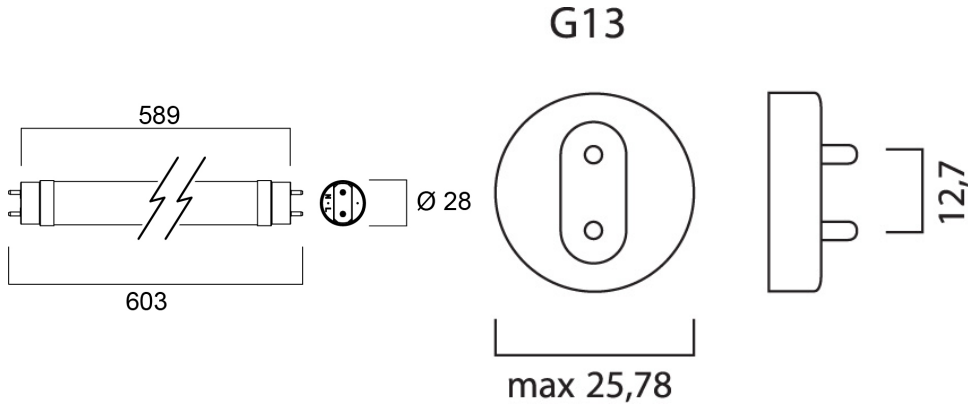

Technical drawings

Data table

GENERAL DATA

Product name	ToLEDo AVANT T8 CCG L600 1000LM 865 50K RL
Technology	LED
Cap/Base	G13
Operating temperature range (°C)	-20°C...+55°C
E-number FI	4941343
Warranty	5 years

OPTICAL DATA

Colour temperature (K)	6500
CRI (Ra)	80
Colour Variation Initial (SDCM)	6
Photobiological Risk Group	RG0

ELECTRICAL DATA

Wattage (W)	6.6