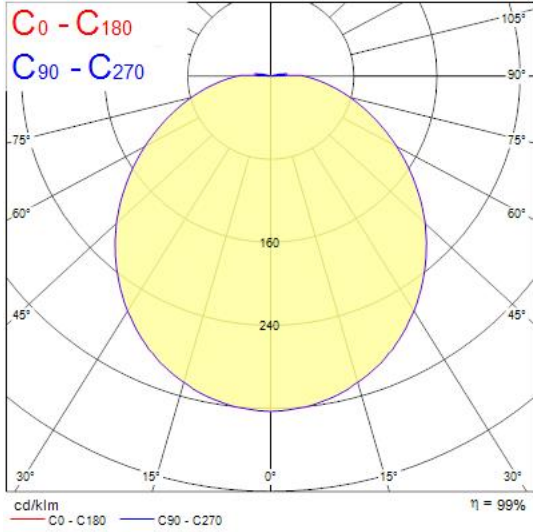

Photometry