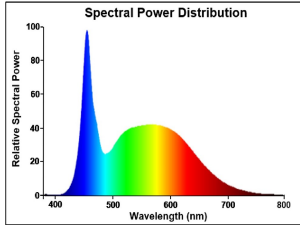

ToLEDo AVANT T8 CCG and AC *ToLEDo AVANT T8 CCG L600 1000LM 865 50K RL* 0030238

TECHNICAL DRAWINGS