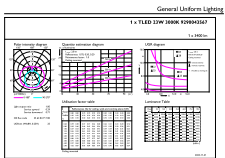

General uniform lighting - MAS LEDtube VLE 1500mm 19.3W/23W 830 T8