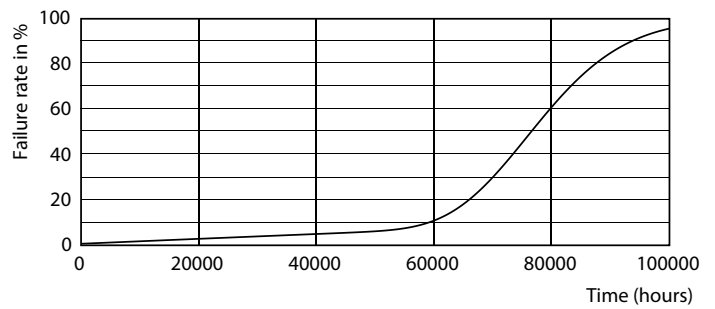

Life Expectancy Diagram