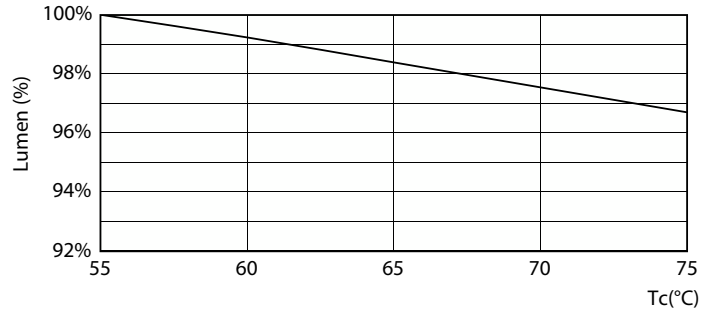

Spectral Power Distribution Colour - MAS LEDtube VLE 1500mm 19.3W/23W 830 T8

General uniform lighting - MAS LEDtube VLE 1500mm 19.3W/23W 830 T8

MASTER Value LED-buis EM/mains T8

Levensduur

Lumen Maintenance Diagram - MAS LEDtube VLE 1500mm 19.3W/23W 830 T8