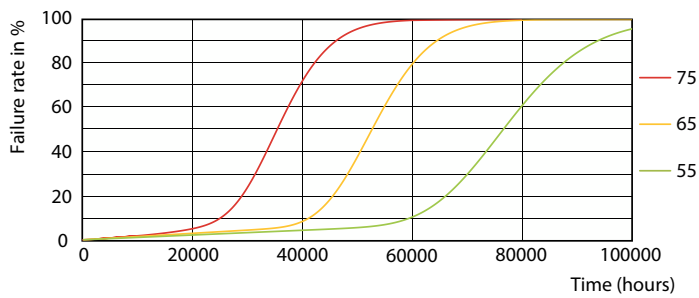

MASTER Value LED-buis EM/mains T8

Levensduur