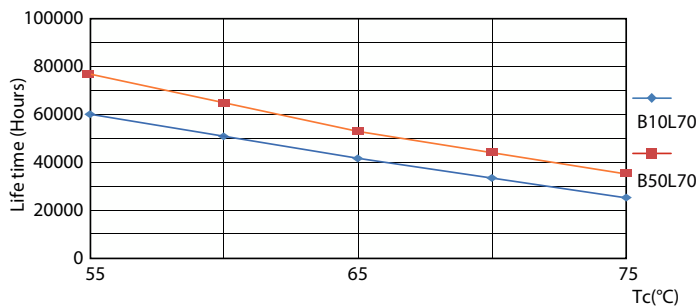

LEDtube-75K-5575-FailureRate-LED

LifetimeVsTc