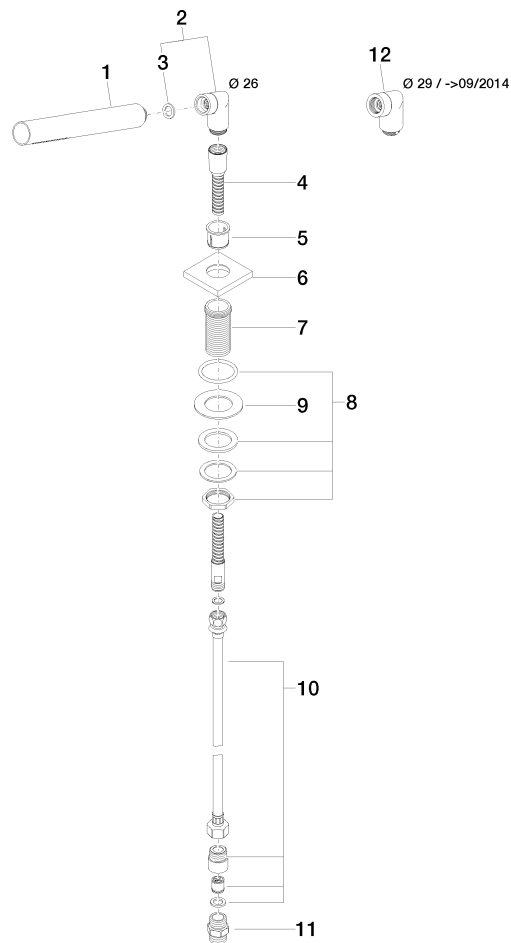

27 702 980 Product version up to 5/15/2020

- COMPACT RAIN, max. flow rate 6.8 l/min (at 3 bar)
- with anti-scale system
- rosette 60 x 60 mm
- hole diameter 32 mm
- metal shower hose 1750mm with integrated anti-twist protection
- WRAS

27 702 980 Product version up to 5/15/2020

Flow rate chart

Codes & Standards

ASME A112.18.1	cUPC	DIN 4109	EN 1717
ISO 3822	Scottish Water Byelaws	UK Water Supply Regulations	Ü-Zeichen

Hand shower set for bath rim or tile edge installation - Brushed Platinum

Parts for other finishes can be found here: [Chrome](#)

Spare parts list

No.	Item Number	Name	Quantity used	Delivery time
5	90 18 40 085 00 90	Sleeve -	1.00	14
12	04 24 04 187 00-06	Elbow 20° - Brushed Platinum	1.00	20
3	90 14 20 002 00 90	Washer 18,5 x 12,0 x 2,0 mm -	1.00	14
11	90 24 03 168 00 90	Nipple 1/2" x 1/2" -	1.00	14
4	28 322 970-06	Metal shower hose 1/2" x 3/8" x 1750 mm - Brushed Platinum	1.00	14
8	04 23 10 032 46 90	Mounting with seals M30 x 1,5 -	1.00	14
6	09 27 68 003-06	Rosette M33 x 1.5 60 x 60 x 9 mm - Brushed Platinum	1.00	-
Spare part can no longer be ordered, please order the replacement item				
7	09 30 01 090-07	Connection Ø 33 x 67 mm - untreated nickel-plated	1.00	40
10	12 505 970 90	High pressure hose 1/2" x 3/8" x 500 mm -	1.00	14
2	04 24 04 287 00-06	Nipple 20° - Brushed Platinum	1.00	20
9	09 30 11 060 90	Disc 60 x 34 x 2 mm -	1.00	14
1	90 12 11 140 41-06	Bar-type hand shower 6,8 l/min - Brushed Platinum	1.00	-
Spare part can no longer be ordered, please order the replacement item				