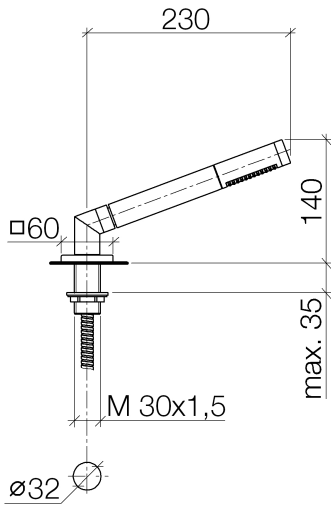

27 702 980 Product version up to 5/15/2020

- COMPACT RAIN, max. flow rate 6.8 l/min (at 3 bar)
- with anti-scale system
- rosette 60 x 60 mm
- hole diameter 32 mm
- metal shower hose 1750mm with integrated anti-twist protection
- WRAS

27 702 980 Product version up to 5/15/2020

Flow rate chart

Codes & Standards

ASME A112.18.1	cUPC	DIN 4109	EN 1717
ISO 3822	Scottish Water Byelaws	UK Water Supply Regulations	Ü-Zeichen

Hand shower set for bath rim or tile edge installation - Brushed Platinum

Parts for other finishes can be found here: [Chrome](#)

Spare parts list

No.	Item Number	Name	Quantity used	Delivery time
5	90 18 40 085 00 90	Sleeve -	1.00	14
12	04 24 04 187 00-06	Elbow 20° - Brushed Platinum	1.00	20
3	90 14 20 002 00 90	Washer 18,5 x 12,0 x 2,0 mm -	1.00	14
11	90 24 03 168 00 90	Nipple 1/2" x 1/2" -	1.00	14
4	28 322 970-06	Metal shower hose 1/2" x 3/8" x 1750 mm - Brushed Platinum	1.00	14
8	04 23 10 032 46 90	Mounting with seals M30 x 1,5 -	1.00	14
6	09 27 68 003-06	Rosette M33 x 1.5 60 x 60 x 9 mm - Brushed Platinum	1.00	-
Spare part can no longer be ordered, please order the replacement item				
7	09 30 01 090-07	Connection Ø 33 x 67 mm - untreated nickel-plated	1.00	40
10	12 505 970 90	High pressure hose 1/2" x 3/8" x 500 mm -	1.00	14
2	04 24 04 287 00-06	Nipple 20° - Brushed Platinum	1.00	20
9	09 30 11 060 90	Disc 60 x 34 x 2 mm -	1.00	14
1	90 12 11 140 41-06	Bar-type hand shower 6,8 l/min - Brushed Platinum	1.00	-
Spare part can no longer be ordered, please order the replacement item				